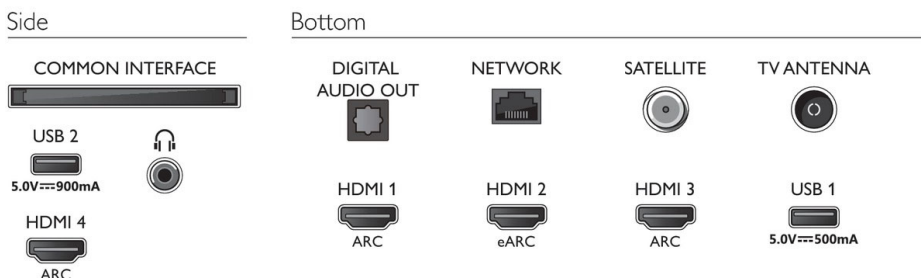

Design

- Colors of TV: Light silver bezel
- Stand design: Light silver V sticks

Dimensions

- Box dimensions (W x H x D): 1425.0 x 867.0 x 160.0 mm
- Set dimensions (W x H x D): 1289.9 x 749.7 x 80.9 mm
- Set dimensions with stand (W x H x D): 1289.9 x 819.7 x 269.8 mm
- Stand dimensions (W x H x D): 790.0 x 70.0 x 269.8 mm
- Product weight: 17.4 kg
- Product weight (+stand): 17.8 kg
- Weight incl. Packaging: 22.8 kg
- VESA wall mount compatible: 200 x 300 mm

Accessories

- Included accessories: Quick start guide, Legal and safety brochure, Power cord, Table top stand, Remote Control, 2 x AAA Batteries

Connections

Issue date 2022-04-12

Version: 3.2.1

12 NC: 8670 001 82578
EAN: 87 18863 03404 0