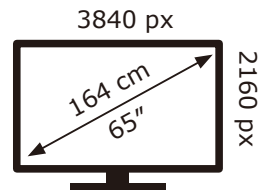

PHILIPS

65OLED937/12

112 kWh/1000h

2019/2013

PHILIPS

65OLED937/12

112 kWh/1000h

2019/2013