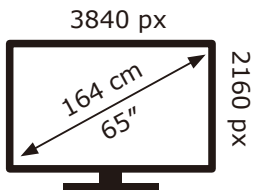

PHILIPS

65OLED937/12

112 kWh/1000h

2019/2013

PHILIPS

65OLED937/12

112 kWh/1000h

2019/2013