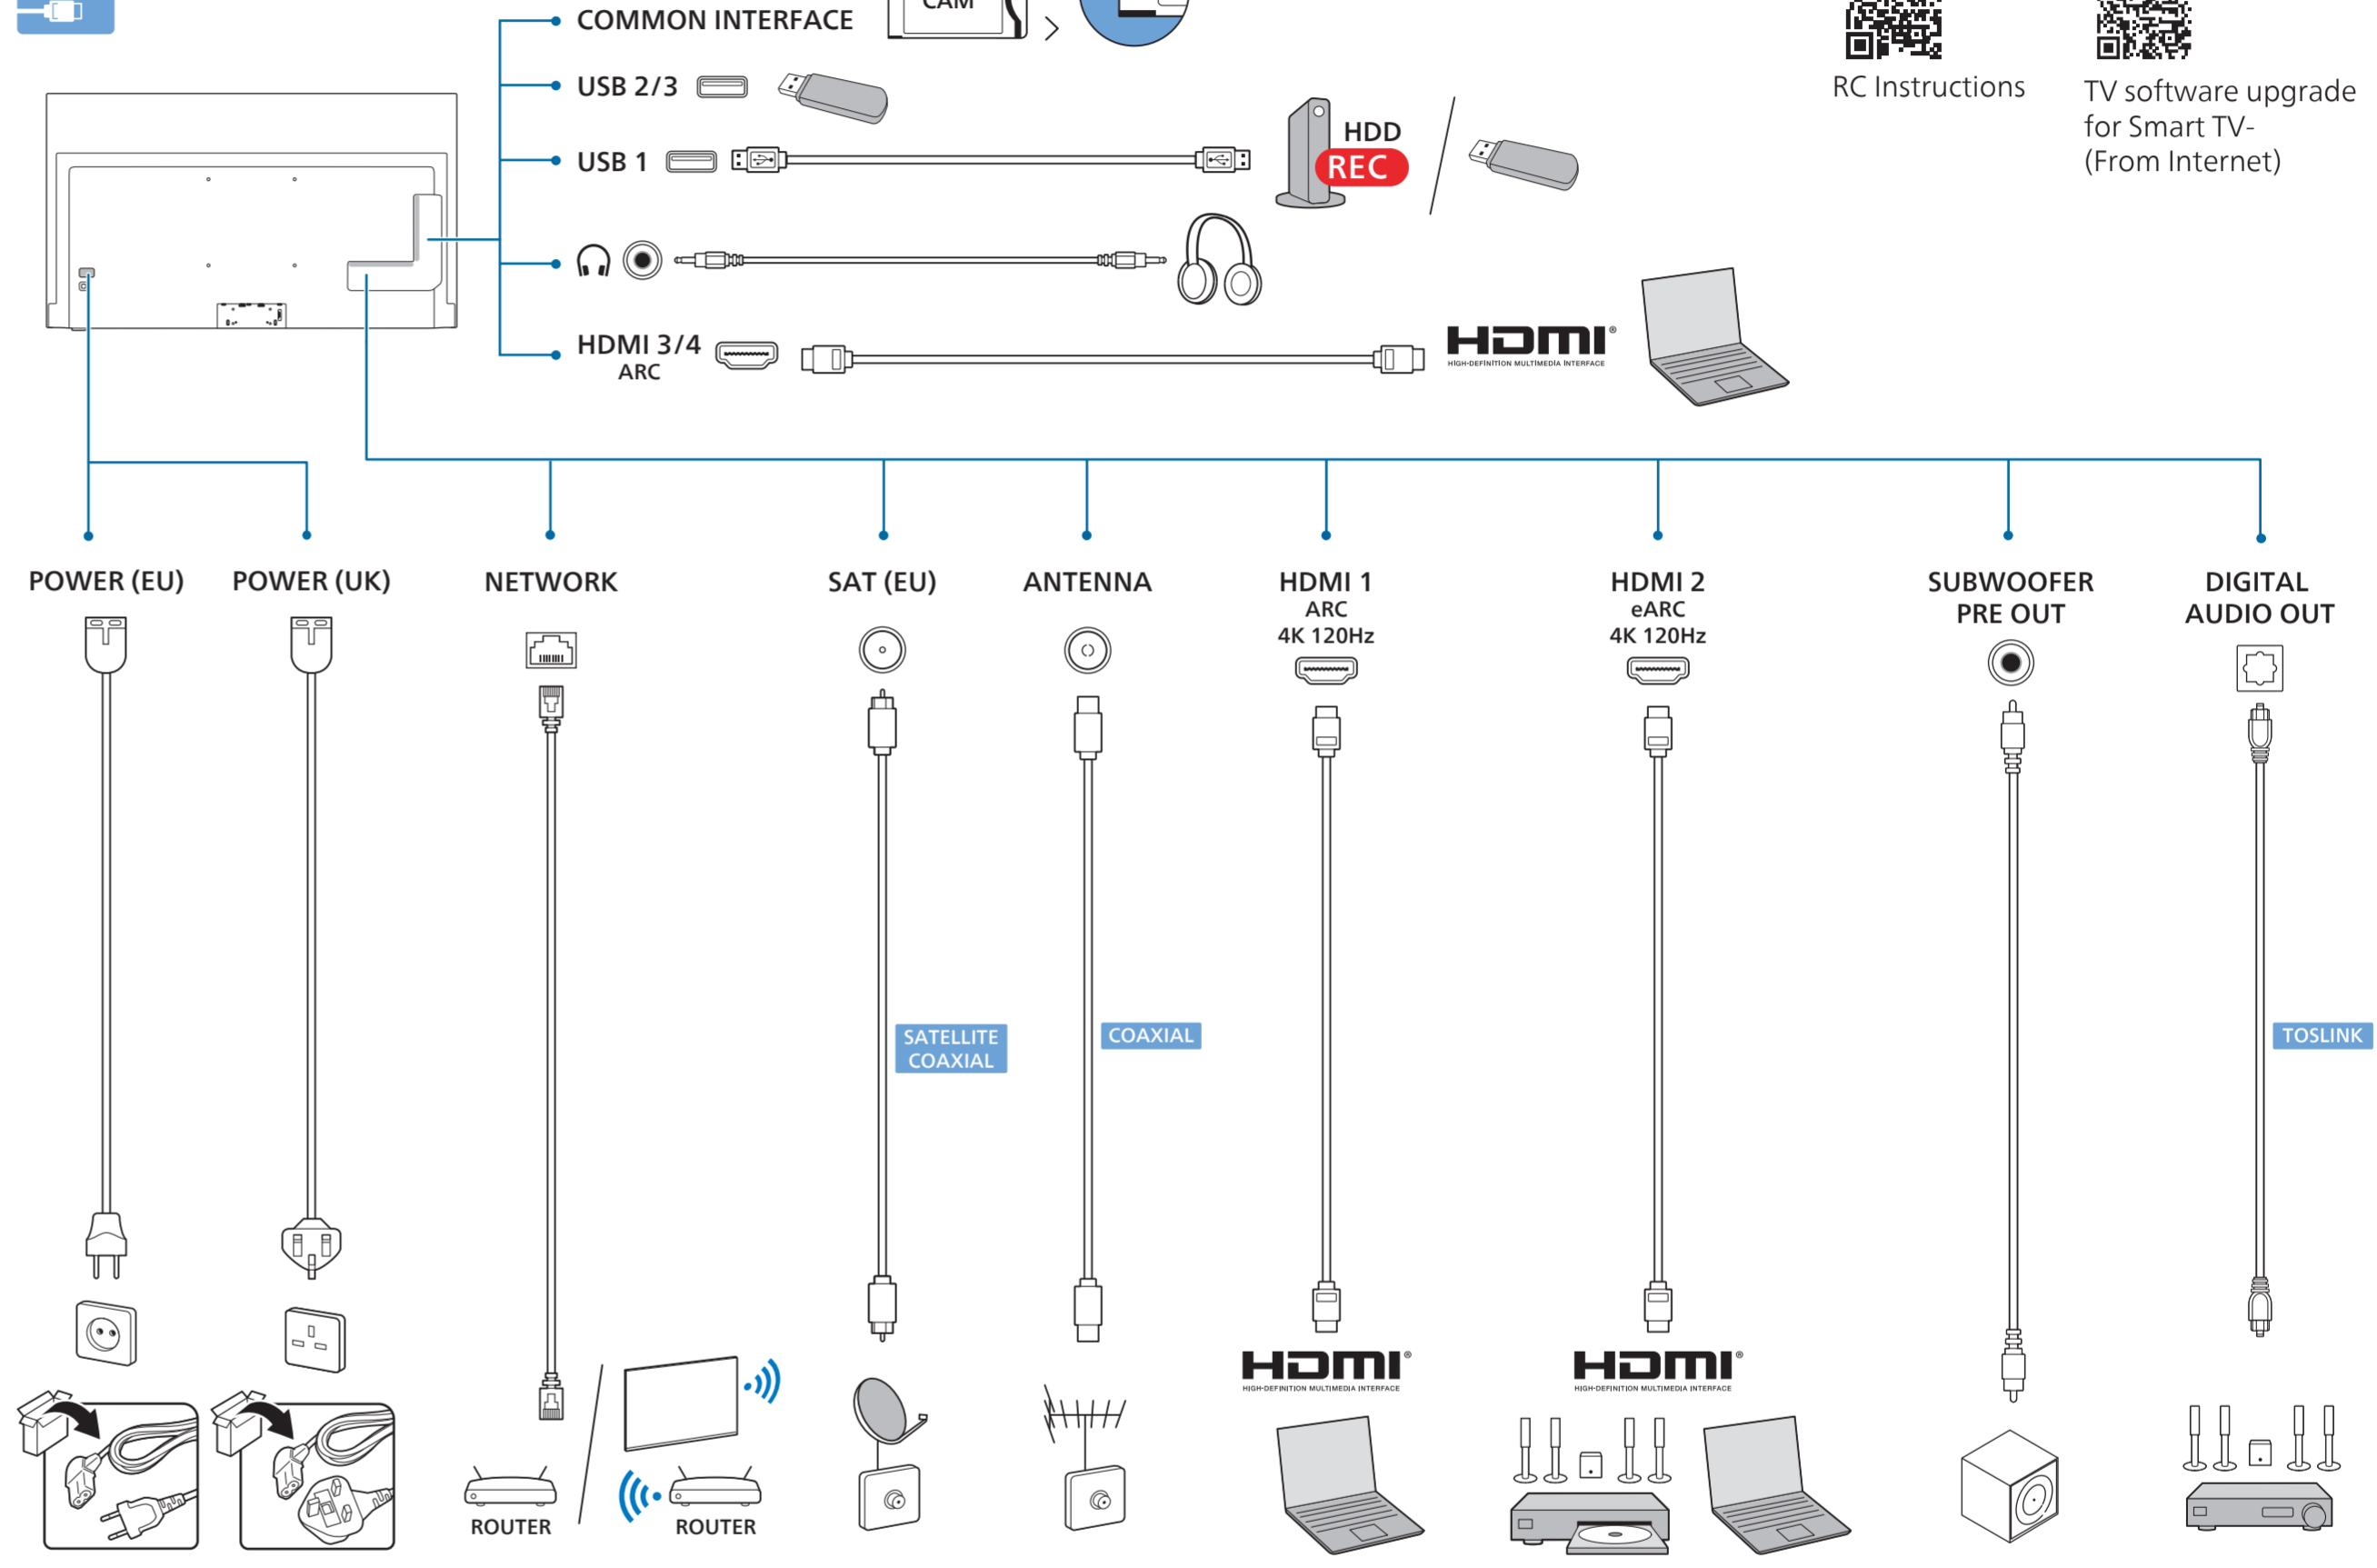

Polski Zapoznaj się z instrukcjami bezpieczeństwa.
Português Leia as instruções de segurança.
Română Citiți instrucțiunile de siguranță.
Русский Читайте инструкции по технике безопасности.
Srpski Pročitajte bezbednosna uputstva.
Slovenščina Preberite varnostna navodila.
Slovenský Prečítajte si bezpečnostné pokyny.
Suomi Lue turvaohjeet.

Svenska Läs säkerhetsinstruktionerna.
தமிழ் பாதுகாப்பு அறிவுறுத்தல்களைப் படிக்கவும்.
Türkçe Güvenlik talimatlarını okuyun.
Українська Читайте інструкції з техніки безпеки.
العربية قراءة تعليمات السلامة.
עברית קרא את הוראות הבטיחות.

Register your product and get support at www.philips.com/TVsupport

RC Instructions

TV software upgrade for Smart TV- (From Internet)