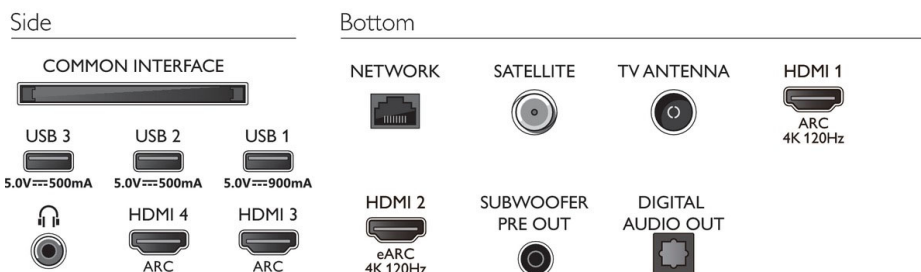

Design

- Colours of TV: Metal bezel frame
- Stand design: Satin chrome sound solution
- Remote control: with Muirhead leather

Dimensions

- Box dimensions (W x H x D): 1660.0 x 1081.0 x 170.0 mm

- Set dimensions (W x H x D): 1444.3 x 830.5 x 47.3 mm
- Set dimensions with stand (W x H x D): 1444.3 x 929.0 x 267.5 mm
- Product weight: 32.3 kg
- Product weight (+stand): 40.4 kg
- Weight incl. Packaging: 43.2 kg
- Stand dimensions (W x H x D): 1082.4 x 90.3 x 267.5 mm
- Wall-mount compatible: 300 x 300 mm
- Set depth (wall-mounted): 155.4 mm
- Set height (wall-mounted): 993.0 mm
- Set width (wall-mounted): 1444.3 mm

EU Energy card

- Energy class for SDR: G
- Energy class for HDR: G
- Networked standby mode: <2.0 W
- Off mode power consumption: n.a.
- Panel technology used: OLED
- EPREL registration numbers: 1241445
- On mode power demand for HDR: 108 kWh/1000h
- On mode power demand for SDR: 112 kWh/1000h

Accessories

- Included Accessories: 2 x AAA Batteries, Legal and safety brochure, Power cord, Quick start guide (x 1), Remote Control, Stand with sound solution

Connections

Issue date 2022-10-12

Version: 5.1.1