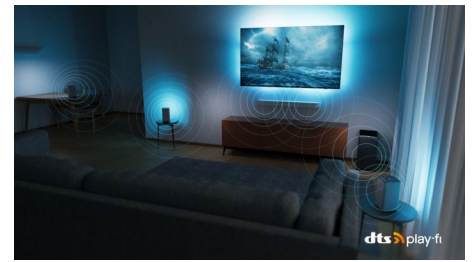

DTS Play-Fi compatible

Philips Wireless Home System powered by DTS Play-Fi lets you connect to compatible wireless speakers around your home in seconds. Listen to a film in the kitchen while you fix a snack. Play music anywhere. Keep up with the match commentary if you have to leave the room.