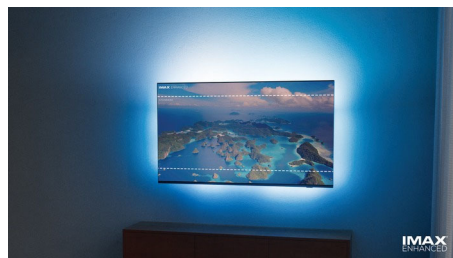

IMAX Enhanced

Welcome to Hollywood! Your Philips OLED+ TV lets you experience the full impact of films originally made to play in IMAX cinemas. Immerse in a far greater sense of scale. See more in every scene. Combined with Ambilight, you're in for a movie night to remember.