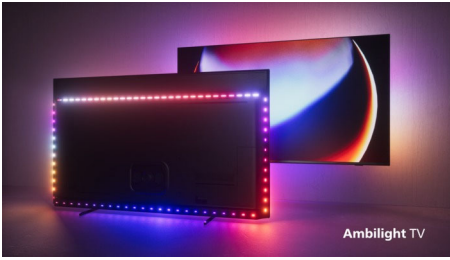

PHILIPS

Highlights

4 sided Ambilight

Our next-generation Ambilight makes the experience of watching an OLED+ TV even more magical. The Ambilight halo around the TV is more detailed and better defined than ever, changing colour in perfect sync with the colours on screen. It's so immersive, you'll wonder how you enjoyed TV without it.

Beautiful viewing in any light

Blacks are stunning, and a beautifully bright picture means you'll see every detail in shadow or light in pixel-perfect HDR. If you're watching in a brightly lit room, your TV automatically adjusts, so you always get the best experience.