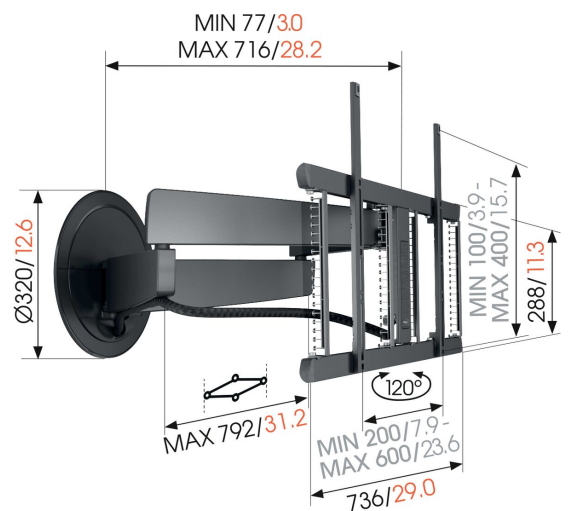

## TVM 7675 Motorized TV Wall Mount (black)

### Key Benefits

- Turns automatically and through Siri Voice/Shortcuts, app or remote control
- Our most innovative design to date - stylish in any interior
- Fully integrated Cable Inlay System (CIS®) - Connect, protect and hide your cables from wall to TV
- 7 programmable presets
- Make your mounting system complete with a matching aluminium cable column

### Motorized TV mount with unmatched design

The SIGNATURE MotionMount TV wall mount is the absolute top model from Vogel's. The motorized TV wall mount automatically turns toward you when you turn on your TV. The refined design blends seamlessly with large, ultra-slim TVs, such as OLED and QLED TVs. You can operate the wall mount via voice, app or remote control. The wall mount is suitable for screens from 40 to 77 inches in size and with a maximum weight of 35 kg. You can turn your TV up to 120° for maximum viewing pleasure.

# Specifications

Article number (SKU)	8876750
Colour	Black
EAN single box	8712285350603
Product size	L
Height	452
Width	792
TÜV certified	Yes
Turn	Forward and turning motion (up to 120°)
Guarantee electrical parts	2 years
Min. screen size (inch)	40
Max. screen size (inch)	77
Max. weight load (kg/Lbs)	35 / 77.16
Max. height of interface (mm)	452
Max. width of interface (mm)	792
App Controlled	Yes
Cable management	Integrated cable management CIS® Cable Inlay System Cable sleeve
Certifications	CE
Max. distance to the wall (mm)	715
Max. horizontal hole pattern (mm)	600
Max. vertical hole pattern (mm)	400
Min. distance to the wall (mm)	77
Motorized	Yes
Number of pivot points	4
Remote controlled	Yes
Voltage	100-240V, 50/60 Hz