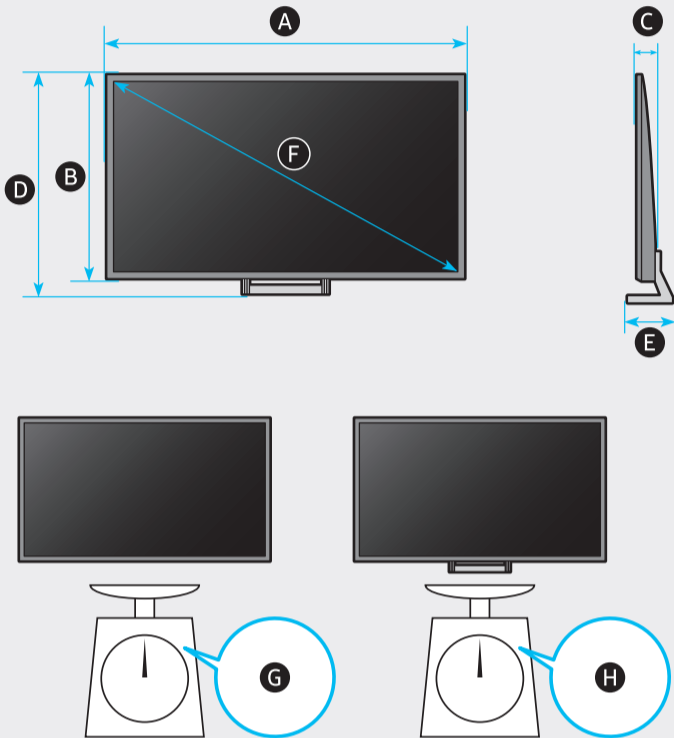

8

	A	B	C	D	E	F	G	H
75BU85**	66.0 inches (1677.5 mm) (167.75 cm)	37.8 inches (960.7 mm) (96.07 cm)	1.0 inches (26.6 mm) (2.66 cm)	40.4 inches (1026.9 mm) (102.69 cm)	13.3 inches (338.9 mm) (33.89 cm)	74.5 inches (189 cm)	69.2 lbs (31.4 kg)	71.7 lbs (32.5 kg)
75Q6*B	66.0 inches (1676.7 mm) (167.67 cm)	37.8 inches (959.8 mm) (95.98 cm)	1.0 inches (26.6 mm) (2.66 cm)	40.4 inches (1026.5 mm) (102.65 cm)	13.3 inches (338.9 mm) (33.89 cm)	74.5 inches (189 cm)	69.2 lbs (31.4 kg)	72.1 lbs (32.7 kg)
75Q7*B	66.0 inches (1677.5 mm) (167.75 cm)	37.8 inches (960.2 mm) (96.02 cm)	1.0 inches (26.6 mm) (2.66 cm)	40.4 inches (1026.9 mm) (102.69 cm)	13.3 inches (338.9 mm) (33.89 cm)	74.5 inches (189 cm)	73.6 lbs (33.4 kg)	76.5 lbs (34.7 kg)
85Q6*B	74.8 inches (1900.9 mm) (190.09 cm)	42.7 inches (1085.7 mm) (108.57 cm)	1.1 inches (26.9 mm) (2.69 cm)	45.4 inches (1152.6 mm) (115.26 cm)	14.5 inches (368.3 mm) (36.83 cm)	84.5 inches (214 cm)	91.5 lbs (41.5 kg)	95.0 lbs (43.1 kg)

*: 0-9, A-Z

	VESA A x B (mm)	C (mm)	D x 4
75BU85**	400 x 400	11-13	M8
75Q6*B			
75Q7*B			
85Q6*B	600 x 400		

*: 0-9, A-Z

SAMSUNG

QUICK SETUP GUIDE
 GUIDE D'INSTALLATION RAPIDE
 GUÍA RÁPIDA DE CONFIGURACIÓN
 GUIA RÁPIDO DE INSTALAÇÃO
 KURZANLEITUNG ZUR KONFIGURATION
 GUIDA DI INSTALLAZIONE RAPIDA