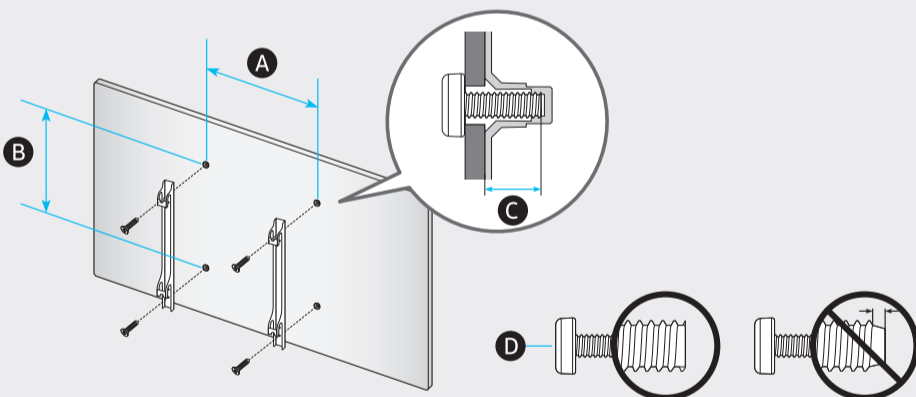

8

	A	B	C	D	E	F	G	H
75BU85**	66.0 inches (1677.5 mm) (167.75 cm)	37.8 inches (960.7 mm) (96.07 cm)	1.0 inches (26.6 mm) (2.66 cm)	40.4 inches (1026.9 mm) (102.69 cm)	13.3 inches (338.9 mm) (33.89 cm)	74.5 inches (189 cm)	69.2 lbs (31.4 kg)	71.7 lbs (32.5 kg)
75Q6*B	66.0 inches (1676.7 mm) (167.67 cm)	37.8 inches (959.8 mm) (95.98 cm)	1.0 inches (26.6 mm) (2.66 cm)	40.4 inches (1026.5 mm) (102.65 cm)	13.3 inches (338.9 mm) (33.89 cm)	74.5 inches (189 cm)	69.2 lbs (31.4 kg)	72.1 lbs (32.7 kg)
75Q7*B	66.0 inches (1677.5 mm) (167.75 cm)	37.8 inches (960.2 mm) (96.02 cm)	1.0 inches (26.6 mm) (2.66 cm)	40.4 inches (1026.9 mm) (102.69 cm)	13.3 inches (338.9 mm) (33.89 cm)	74.5 inches (189 cm)	73.6 lbs (33.4 kg)	76.5 lbs (34.7 kg)
85Q6*B	74.8 inches (1900.9 mm) (190.09 cm)	42.7 inches (1085.7 mm) (108.57 cm)	1.1 inches (26.9 mm) (2.69 cm)	45.4 inches (1152.6 mm) (115.26 cm)	14.5 inches (368.3 mm) (36.83 cm)	84.5 inches (214 cm)	91.5 lbs (41.5 kg)	95.0 lbs (43.1 kg)

*: 0-9, A-Z

	VESA A x B (mm)	C (mm)	D x 4
75BU85**	400 x 400	11-13	M8
75Q6*B			
75Q7*B			
85Q6*B	600 x 400		

*: 0-9, A-Z

SAMSUNG

QUICK SETUP GUIDE
 GUIDE D'INSTALLATION RAPIDE
 GUÍA RÁPIDA DE CONFIGURACIÓN
 GUIA RÁPIDO DE INSTALAÇÃO
 KURZANLEITUNG ZUR KONFIGURATION
 GUIDA DI INSTALLAZIONE RAPIDA