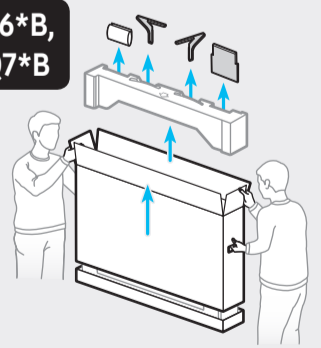

75Q6*B,
75Q7*B