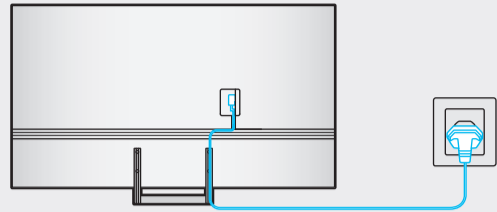

8

	A	B	C	D	E	F	G	H
75BU85**	66.0 inches (1677.5 mm) (167.75 cm)	37.8 inches (960.7 mm) (96.07 cm)	1.0 inches (26.6 mm) (2.66 cm)	40.4 inches (1026.9 mm) (102.69 cm)	13.3 inches (338.9 mm) (33.89 cm)	74.5 inches (189 cm)	69.2 lbs (31.4 kg)	71.7 lbs (32.5 kg)
75Q6*B	66.0 inches (1676.7 mm) (167.67 cm)	37.8 inches (959.8 mm) (95.98 cm)	1.0 inches (26.6 mm) (2.66 cm)	40.4 inches (1026.5 mm) (102.65 cm)	13.3 inches (338.9 mm) (33.89 cm)	74.5 inches (189 cm)	69.2 lbs (31.4 kg)	72.1 lbs (32.7 kg)
75Q7*B	66.0 inches (1677.5 mm) (167.75 cm)	37.8 inches (960.2 mm) (96.02 cm)	1.0 inches (26.6 mm) (2.66 cm)	40.4 inches (1026.9 mm) (102.69 cm)	13.3 inches (338.9 mm) (33.89 cm)	74.5 inches (189 cm)	73.6 lbs (33.4 kg)	76.5 lbs (34.7 kg)
85Q6*B	74.8 inches (1900.9 mm) (190.09 cm)	42.7 inches (1085.7 mm) (108.57 cm)	1.1 inches (26.9 mm) (2.69 cm)	45.4 inches (1152.6 mm) (115.26 cm)	14.5 inches (368.3 mm) (36.83 cm)	84.5 inches (214 cm)	91.5 lbs (41.5 kg)	95.0 lbs (43.1 kg)

*: 0-9, A-Z

	VESA A x B (mm)	C (mm)	D x 4
75BU85**	400 x 400	11-13	M8
75Q6*B			
75Q7*B			
85Q6*B	600 x 400		

*: 0-9, A-Z

SAMSUNG

QUICK SETUP GUIDE
 GUIDE D'INSTALLATION RAPIDE
 GUÍA RÁPIDA DE CONFIGURACIÓN
 GUIA RÁPIDO DE INSTALAÇÃO
 KURZANLEITUNG ZUR KONFIGURATION
 GUIDA DI INSTALLAZIONE RAPIDA