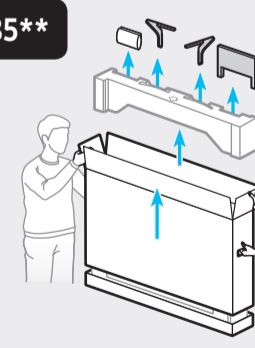

8

	A	B	C	D	E	F	G	H
75BU85**	66.0 inches (1677.5 mm) (167.75 cm)	37.8 inches (960.7 mm) (96.07 cm)	1.0 inches (26.6 mm) (2.66 cm)	40.4 inches (1026.9 mm) (102.69 cm)	13.3 inches (338.9 mm) (33.89 cm)	74.5 inches (189 cm)	69.2 lbs (31.4 kg)	71.7 lbs (32.5 kg)
75Q6*B	66.0 inches (1676.7 mm) (167.67 cm)	37.8 inches (959.8 mm) (95.98 cm)	1.0 inches (26.6 mm) (2.66 cm)	40.4 inches (1026.5 mm) (102.65 cm)	13.3 inches (338.9 mm) (33.89 cm)	74.5 inches (189 cm)	69.2 lbs (31.4 kg)	72.1 lbs (32.7 kg)
75Q7*B	66.0 inches (1677.5 mm) (167.75 cm)	37.8 inches (960.2 mm) (96.02 cm)	1.0 inches (26.6 mm) (2.66 cm)	40.4 inches (1026.9 mm) (102.69 cm)	13.3 inches (338.9 mm) (33.89 cm)	74.5 inches (189 cm)	73.6 lbs (33.4 kg)	76.5 lbs (34.7 kg)
85Q6*B	74.8 inches (1900.9 mm) (190.09 cm)	42.7 inches (1085.7 mm) (108.57 cm)	1.1 inches (26.9 mm) (2.69 cm)	45.4 inches (1152.6 mm) (115.26 cm)	14.5 inches (368.3 mm) (36.83 cm)	84.5 inches (214 cm)	91.5 lbs (41.5 kg)	95.0 lbs (43.1 kg)

*: 0-9, A-Z

	VESA A x B (mm)	C (mm)	D x 4
75BU85**	400 x 400	11-13	M8
75Q6*B			
75Q7*B			
85Q6*B	600 x 400		

*: 0-9, A-Z

SAMSUNG

QUICK SETUP GUIDE
GUIDE D'INSTALLATION RAPIDE
GUÍA RÁPIDA DE CONFIGURACIÓN
GUIA RÁPIDO DE INSTALAÇÃO
KURZANLEITUNG ZUR KONFIGURATION
GUIDA DI INSTALLAZIONE RAPIDA

75BU85**

75Q6*B,
75Q7*B

85Q6*B