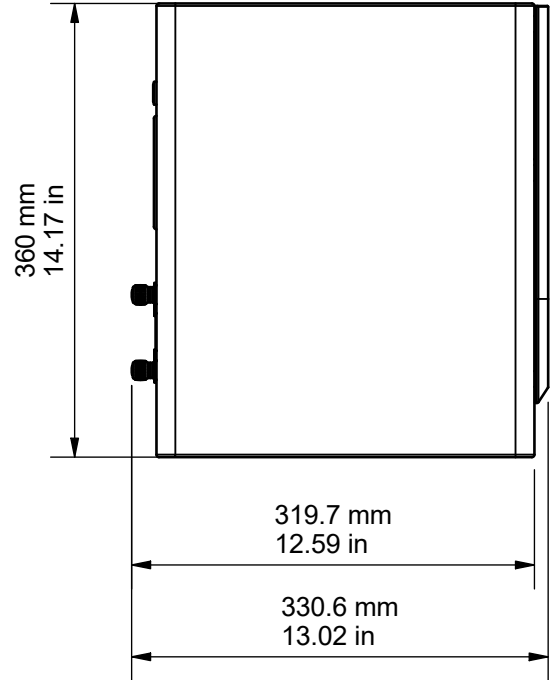

SIDE VIEW

FRONT (GRILLE)

FRONT (NO GRILLE)

REAR

BASE

DRAWING FOR REFERENCE ONLY

GOLD 100

RANGE: GOLD 5G