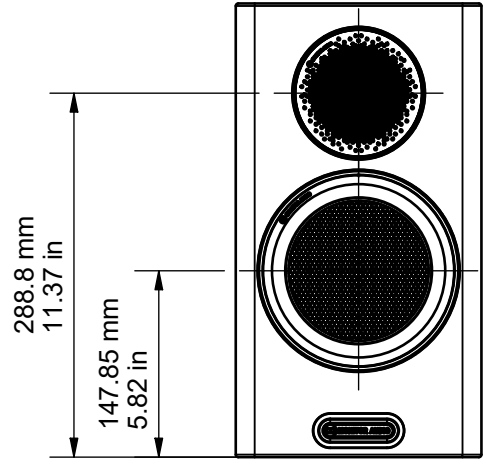

SIDE VIEW

FRONT (GRILLE)

FRONT (NO GRILLE)

REAR

BASE

DRAWING FOR REFERENCE ONLY

GOLD 100

RANGE: GOLD 5G