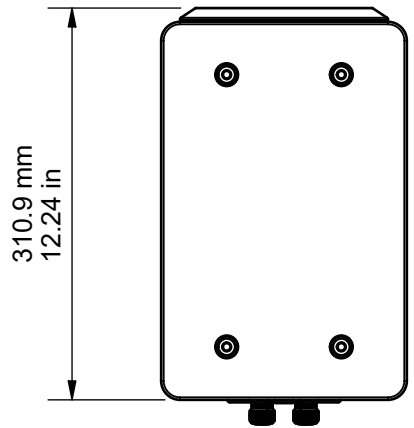

SIDE VIEW

FRONT (GRILLE)

FRONT (NO GRILLE)

REAR

BASE

DRAWING FOR REFERENCE ONLY

GOLD 100

RANGE: GOLD 5G