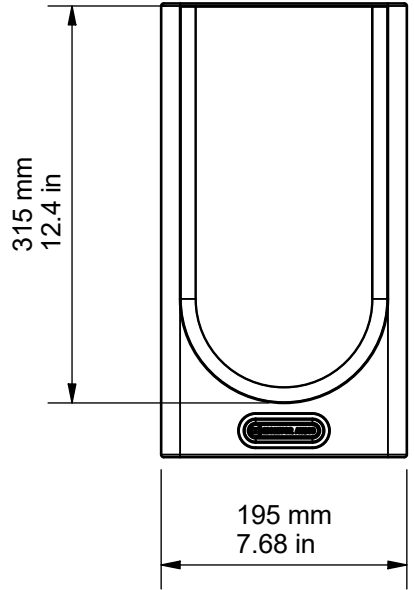

SIDE VIEW

FRONT (GRILLE)

FRONT (NO GRILLE)

REAR

BASE

DRAWING FOR REFERENCE ONLY

GOLD 100

RANGE: GOLD 5G