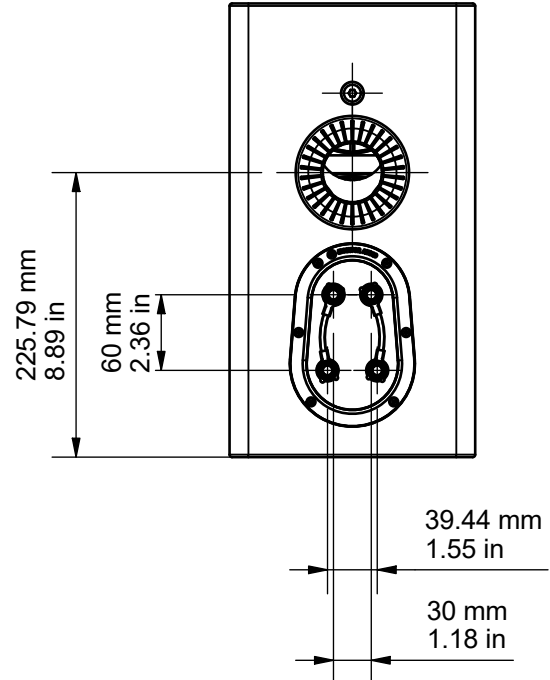

SIDE VIEW

FRONT (GRILLE)

FRONT (NO GRILLE)

REAR

BASE

DRAWING FOR REFERENCE ONLY

GOLD 100

RANGE: GOLD 5G