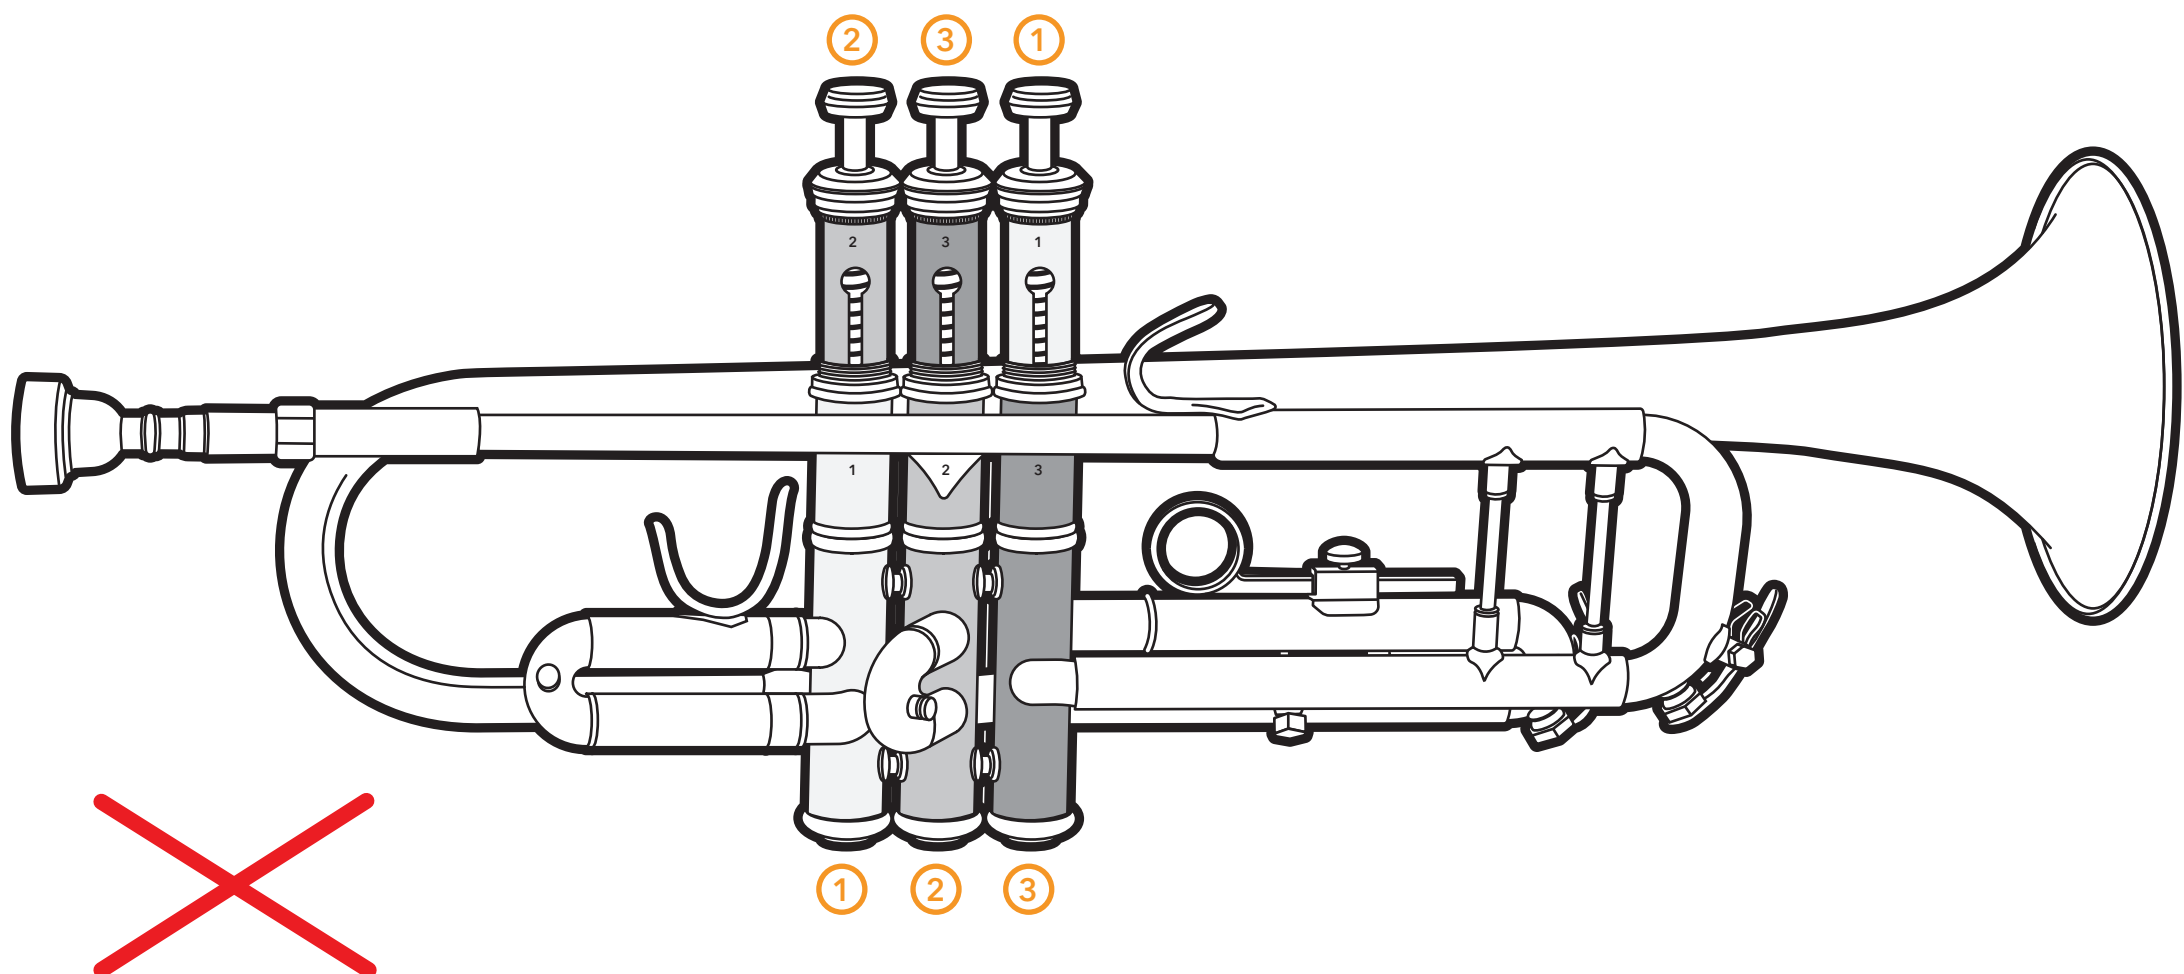

VALVE SET-UP

Suitable for all 3 valve instruments. Product shown is TP-200G Trumpet.