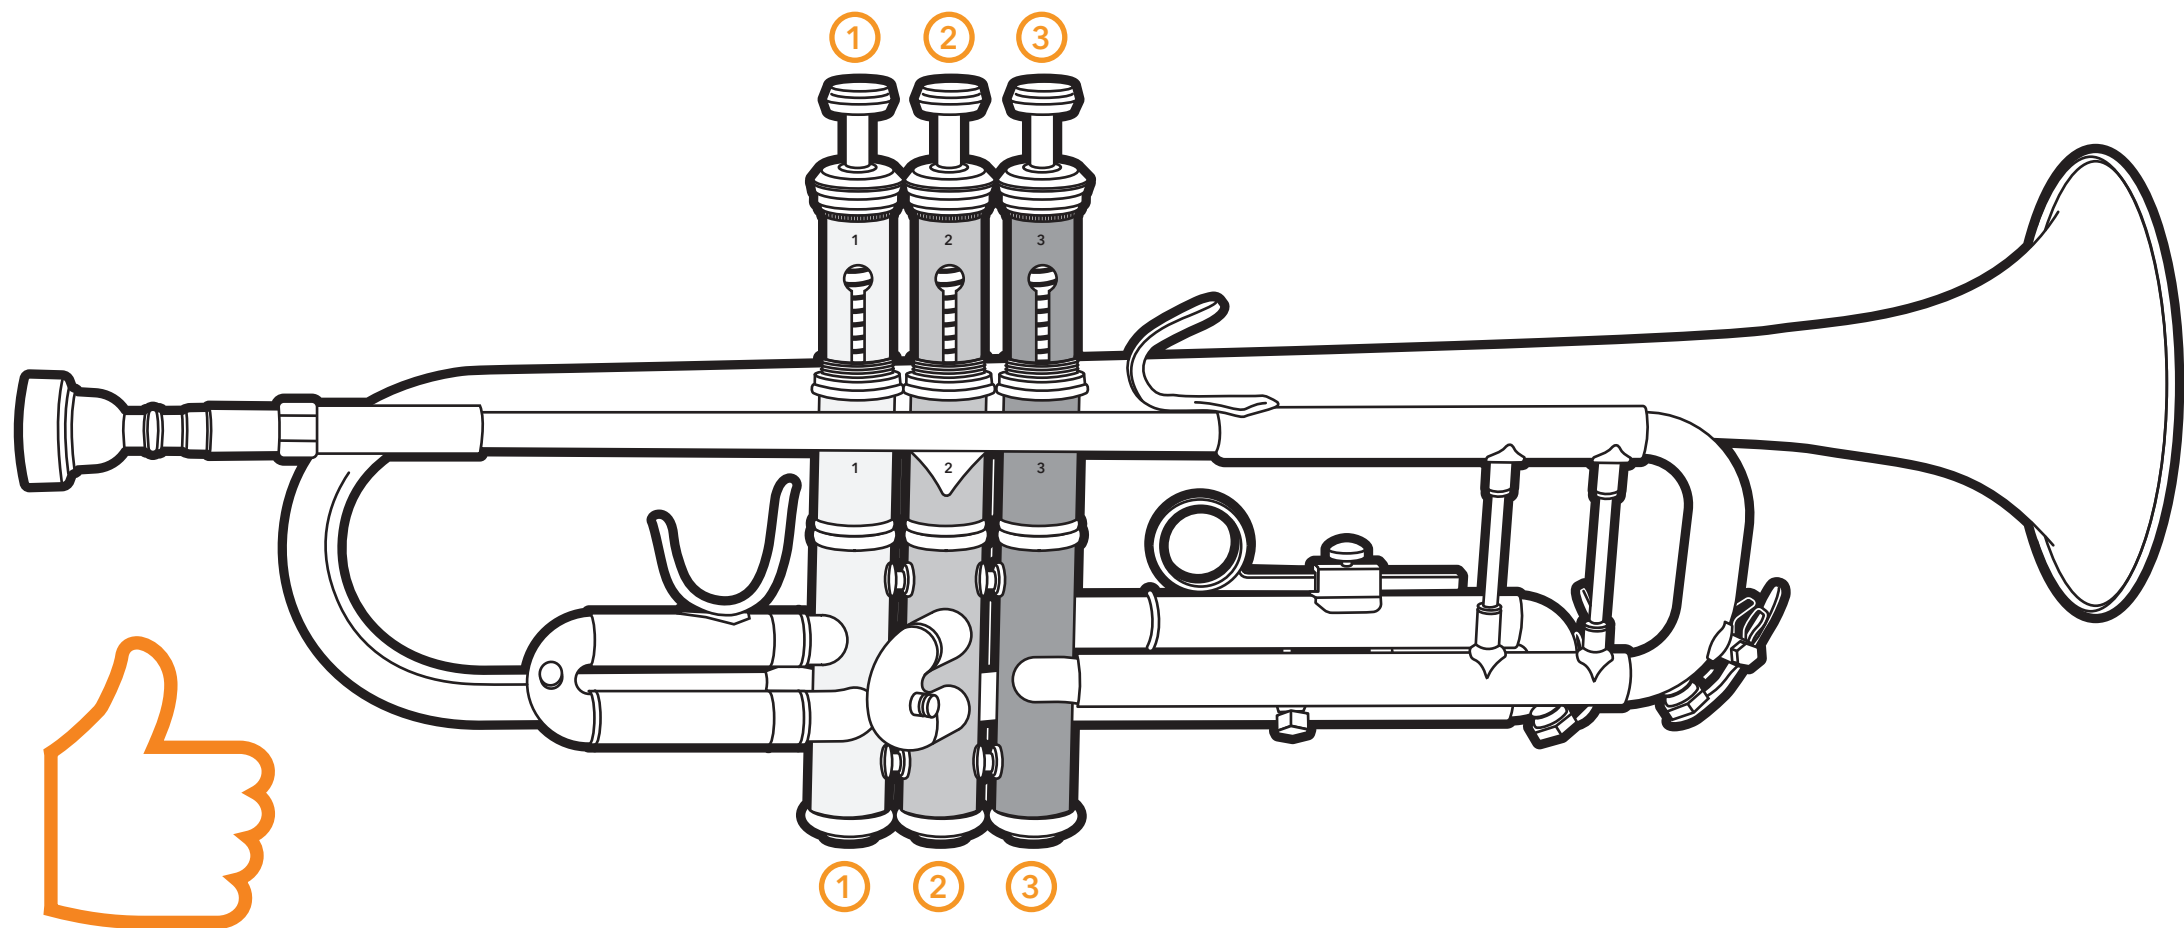

VALVE SET-UP

Suitable for all 3 valve instruments. Product shown is TP-200G Trumpet.