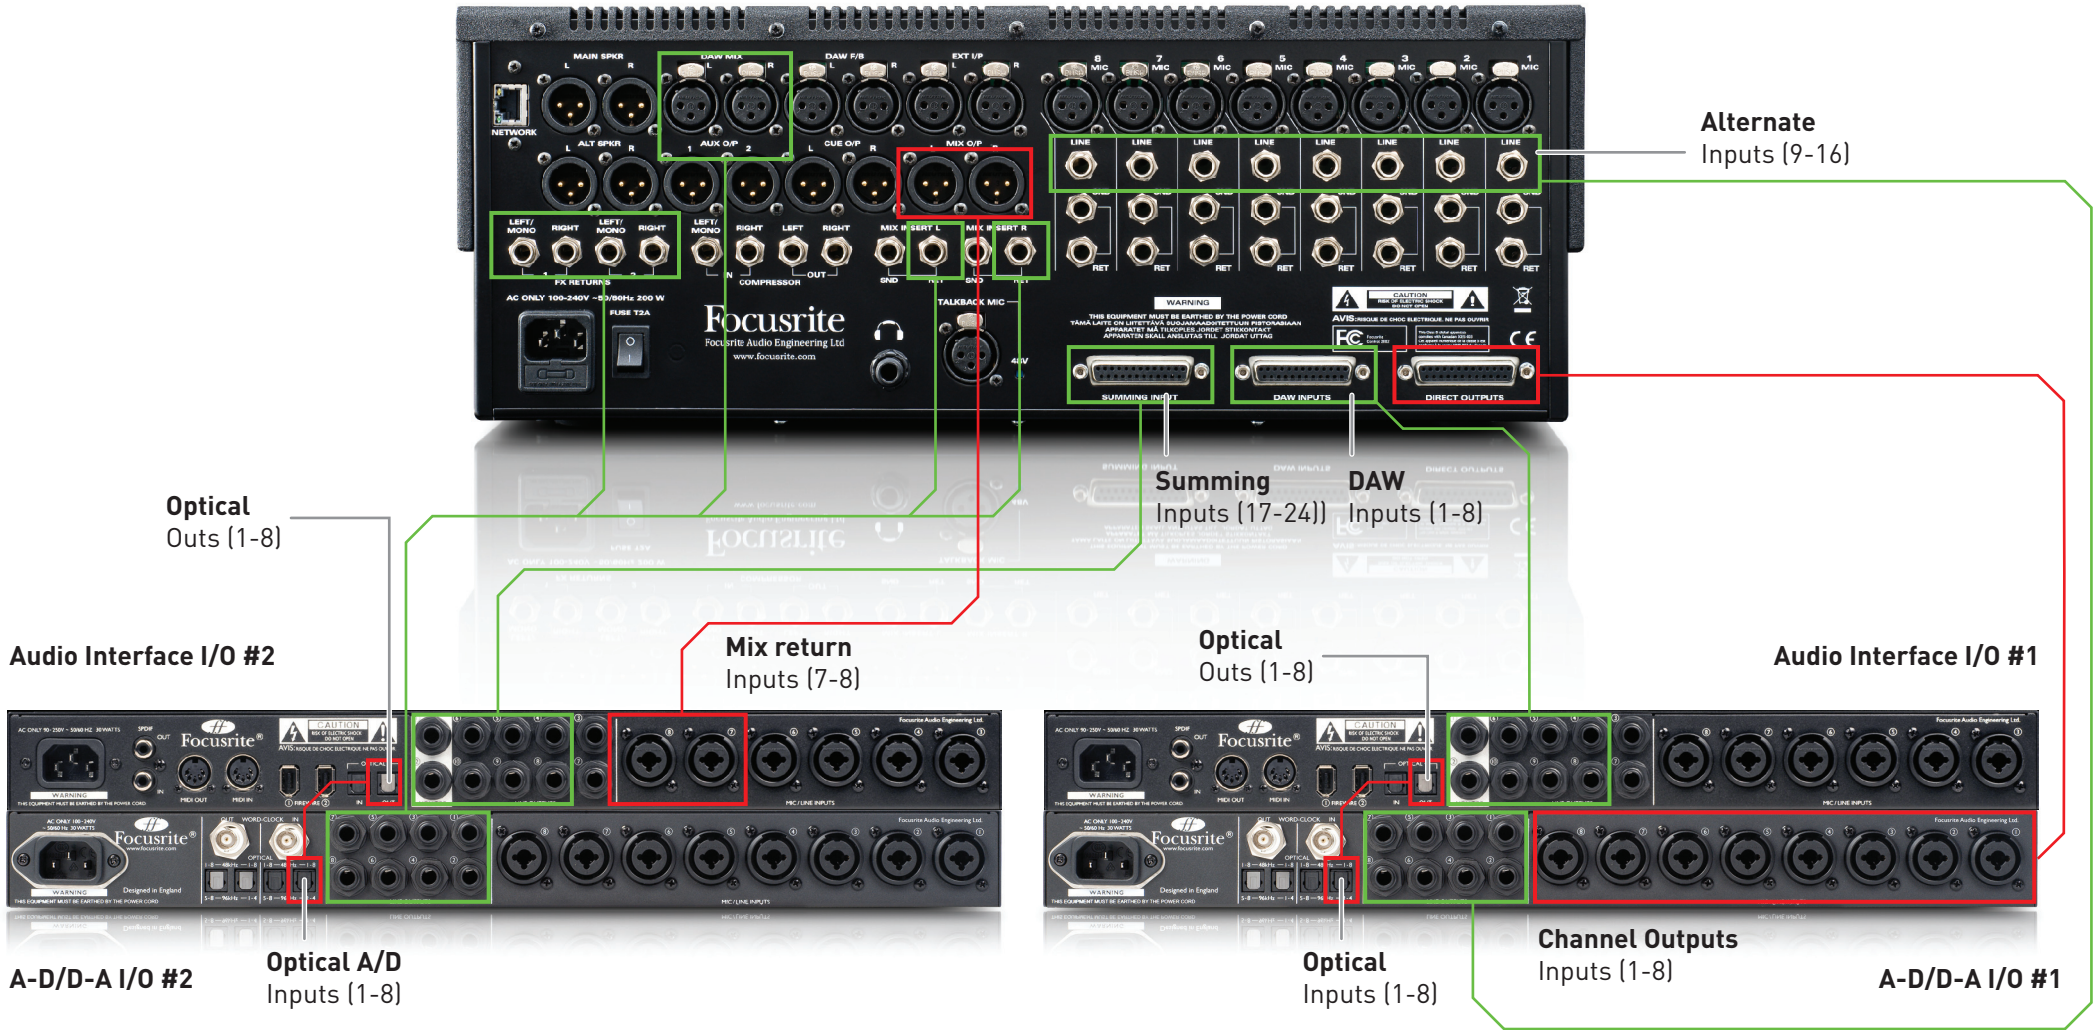

CONTROL 2802 WIRING DIAGRAM

CONNECTING CONTROL 2802 WITH TRS BASED INTERFACES SUCH AS SAFFIRE PRO 40 AND OCTOPRE MKII DYNAMIC

DAW → Control 2802 —————

Control 2802 → DAW —————