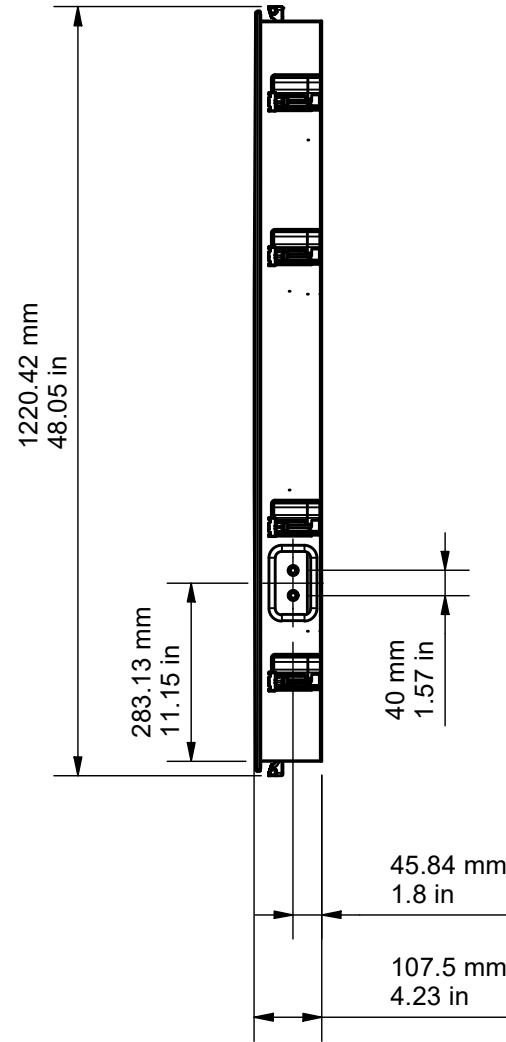

TOP (WITHOUT GRILLE)

FRONT (WITH GRILLE)

FRONT (WITHOUT GRILLE)

SIDE

BACK

DRAWING FOR REFERENCE ONLY

PLATINUM INWALL 3G

RANGE: PLATINUM SERIES 3G