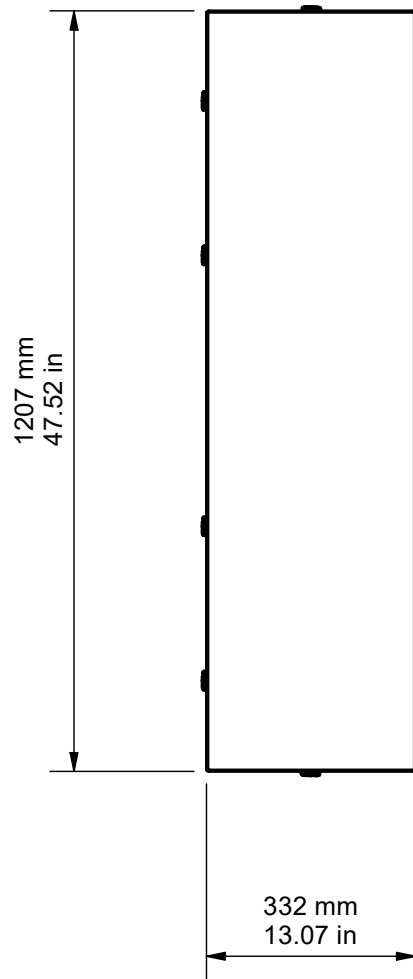

TOP (WITHOUT GRILLE)

FRONT (WITH GRILLE)

FRONT (WITHOUT GRILLE)

SIDE

BACK

DRAWING FOR REFERENCE ONLY

PLATINUM INWALL 3G

RANGE: PLATINUM SERIES 3G