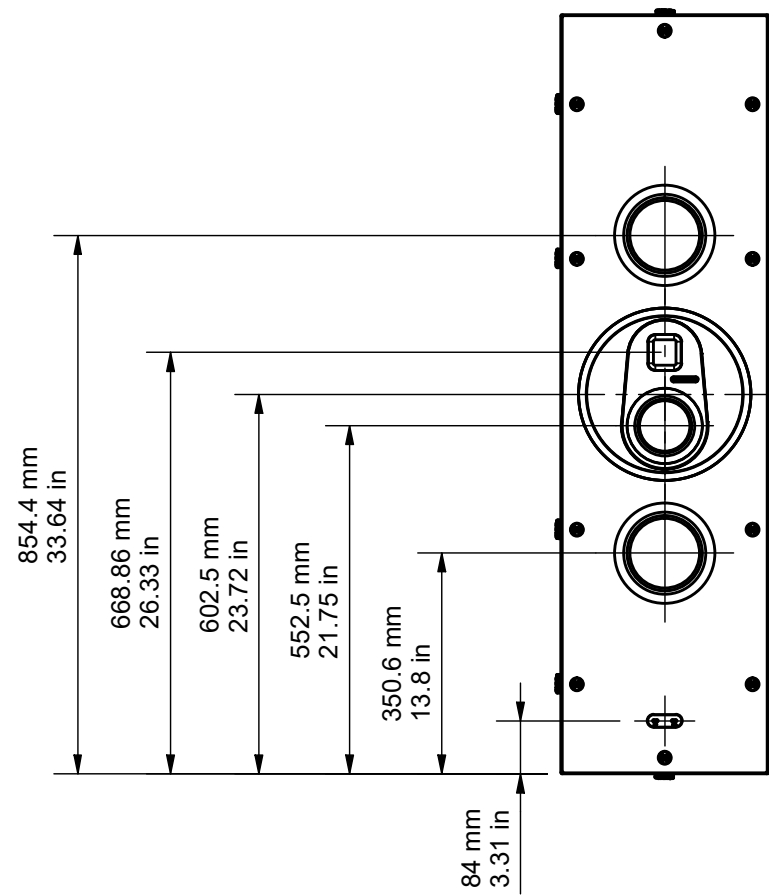

TOP (WITHOUT GRILLE)

FRONT (WITH GRILLE)

FRONT (WITHOUT GRILLE)

SIDE

BACK

DRAWING FOR REFERENCE ONLY

PLATINUM INWALL 3G

RANGE: PLATINUM SERIES 3G