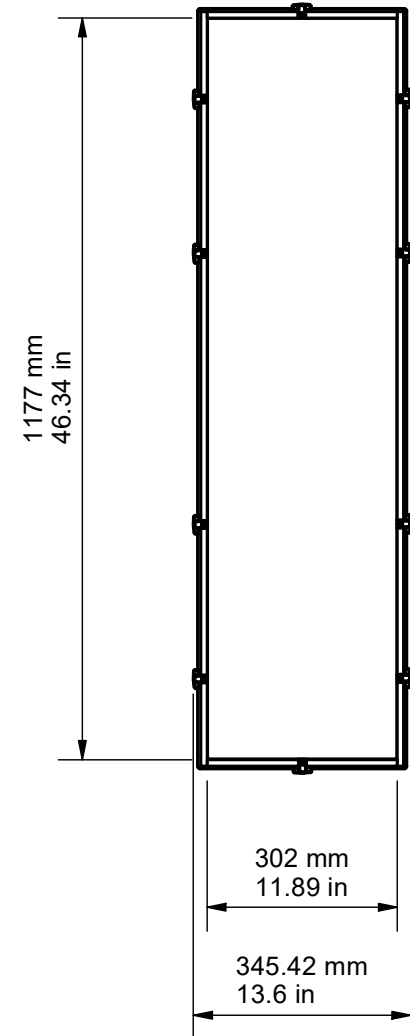

TOP (WITHOUT GRILLE)

FRONT (WITH GRILLE)

FRONT (WITHOUT GRILLE)

SIDE

BACK

DRAWING FOR REFERENCE ONLY

PLATINUM INWALL 3G

RANGE: PLATINUM SERIES 3G