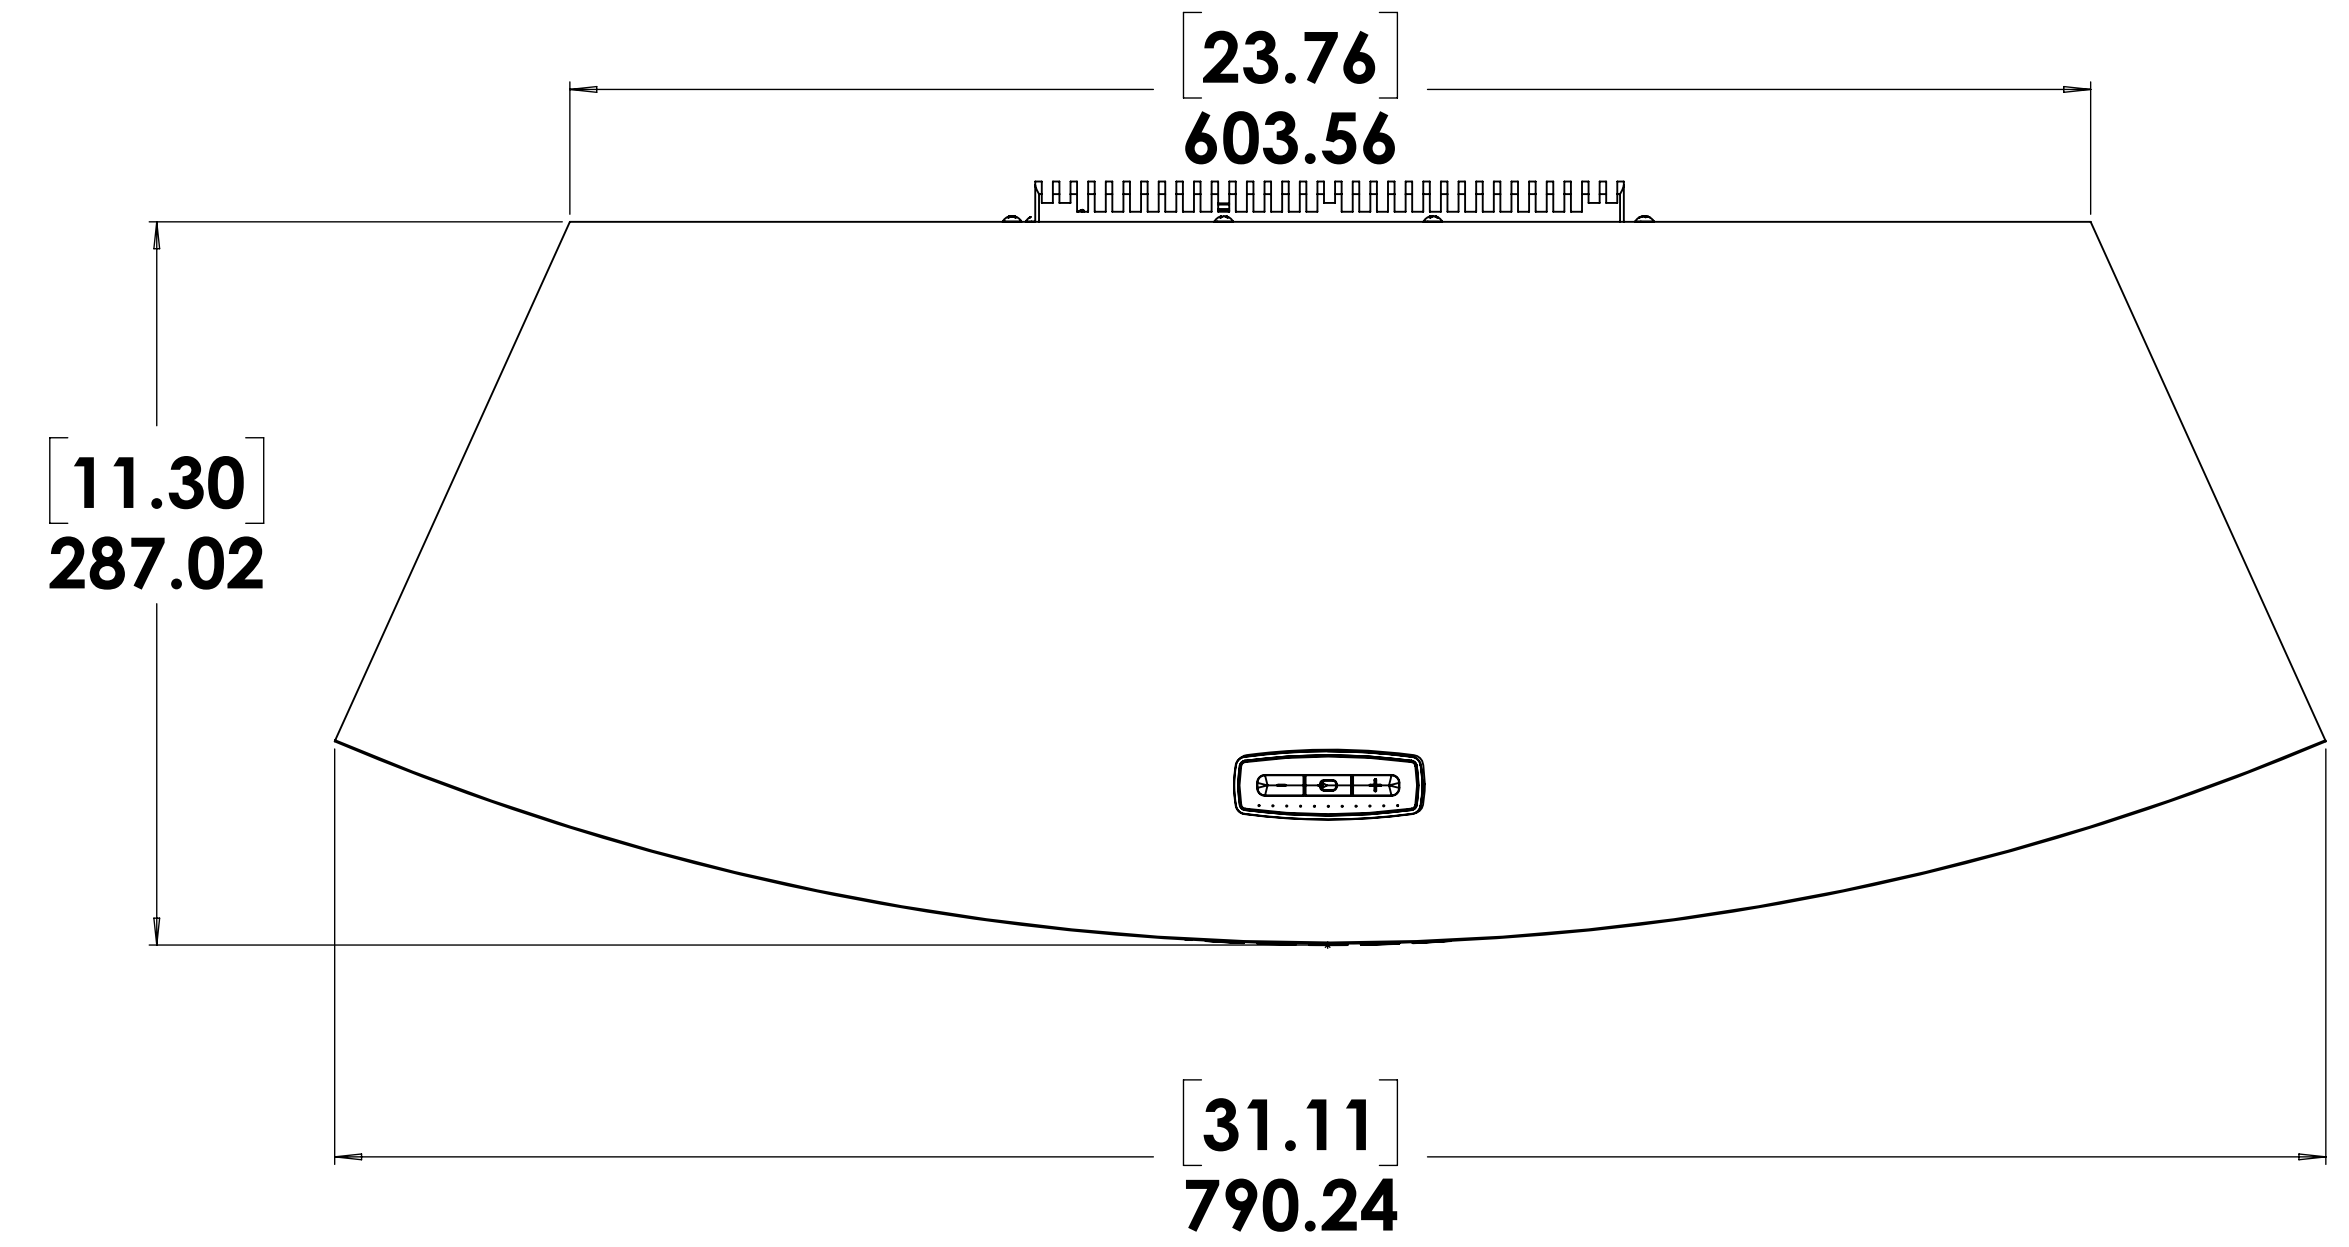

JBL L75ms

GENERAL DIMENSIONS

16