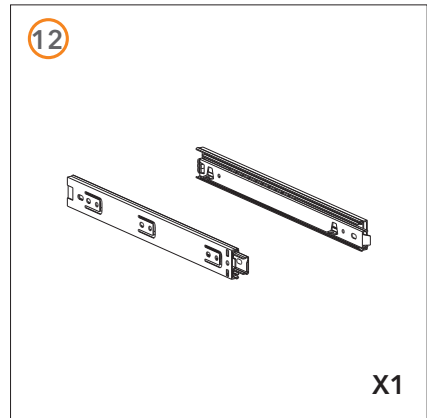

modul

studio solutions

studio desk

 Gear4music

SWS-500

CONTENTS CHECKLIST

CONTENTS CHECKLIST

<p>A</p>  <p>33MM X22</p>	<p>B</p>  <p>X22</p>	<p>C</p>  <p>25MM X4</p>
<p>D</p>  <p>25MM X5</p>	<p>E</p>  <p>50MM X8</p>	<p>F</p>  <p>12MM X10</p>
<p>G</p>  <p>X1</p>	<p>H</p>  <p>X6</p>	

TOOLS REQUIRED

MEASURING GUIDE

1

2

3

4

5

5