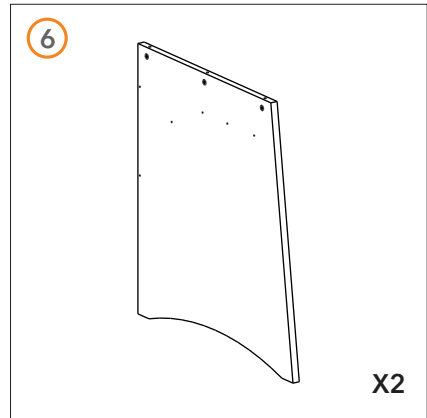

modul

studio solutions

studio desk

 Gear4music

SWS-500

CONTENTS CHECKLIST

CONTENTS CHECKLIST

<p>A</p>  <p>33MM X22</p>	<p>B</p>  <p>X22</p>	<p>C</p>  <p>25MM X4</p>
<p>D</p>  <p>25MM X5</p>	<p>E</p>  <p>50MM X8</p>	<p>F</p>  <p>12MM X10</p>
<p>G</p>  <p>X1</p>	<p>H</p>  <p>X6</p>	

TOOLS REQUIRED

MEASURING GUIDE

1

2

3

4

5

5