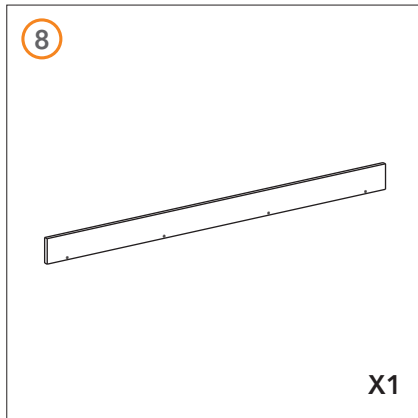

modul

studio solutions

studio desk

 Gear4music

SWS-500

CONTENTS CHECKLIST

CONTENTS CHECKLIST

<p>A</p>  <p>33MM X22</p>	<p>B</p>  <p>X22</p>	<p>C</p>  <p>25MM X4</p>
<p>D</p>  <p>25MM X5</p>	<p>E</p>  <p>50MM X8</p>	<p>F</p>  <p>12MM X10</p>
<p>G</p>  <p>X1</p>	<p>H</p>  <p>X6</p>	

TOOLS REQUIRED

MEASURING GUIDE

1

2

3

4

5

5