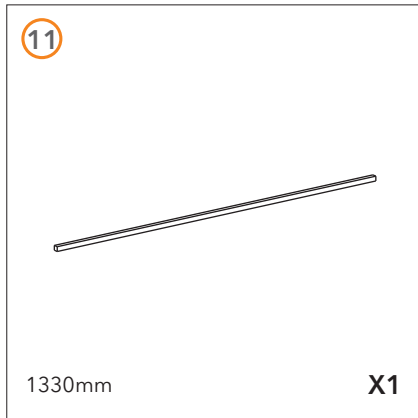

modul

studio solutions

studio desk

 Gear4music

SWS-500

CONTENTS CHECKLIST

CONTENTS CHECKLIST

<p>A</p>  <p>33MM X22</p>	<p>B</p>  <p>X22</p>	<p>C</p>  <p>25MM X4</p>
<p>D</p>  <p>25MM X5</p>	<p>E</p>  <p>50MM X8</p>	<p>F</p>  <p>12MM X10</p>
<p>G</p>  <p>X1</p>	<p>H</p>  <p>X6</p>	

TOOLS REQUIRED

MEASURING GUIDE

1

2

3

4

5

5