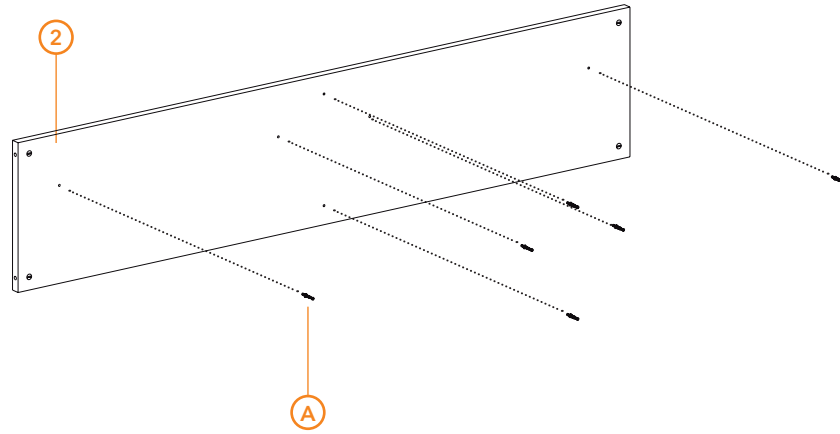

modul

studio solutions

studio desk

 Gear4music

SWS-500

CONTENTS CHECKLIST

CONTENTS CHECKLIST

<p>A</p>  <p>33MM X22</p>	<p>B</p>  <p>X22</p>	<p>C</p>  <p>25MM X4</p>
<p>D</p>  <p>25MM X5</p>	<p>E</p>  <p>50MM X8</p>	<p>F</p>  <p>12MM X10</p>
<p>G</p>  <p>X1</p>	<p>H</p>  <p>X6</p>	

TOOLS REQUIRED

MEASURING GUIDE

1

2

3

4

5

5