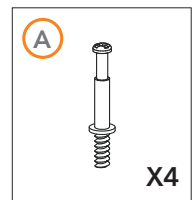

modul

studio solutions

studio desk

 Gear4music

SWS-500

CONTENTS CHECKLIST

CONTENTS CHECKLIST

<p>A</p>  <p>33MM X22</p>	<p>B</p>  <p>X22</p>	<p>C</p>  <p>25MM X4</p>
<p>D</p>  <p>25MM X5</p>	<p>E</p>  <p>50MM X8</p>	<p>F</p>  <p>12MM X10</p>
<p>G</p>  <p>X1</p>	<p>H</p>  <p>X6</p>	

TOOLS REQUIRED

MEASURING GUIDE

1

2

3

4

5

5