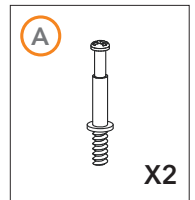

modul

studio solutions

studio desk

 Gear4music

SWS-500

CONTENTS CHECKLIST

CONTENTS CHECKLIST

<p>A</p>  <p>33MM X22</p>	<p>B</p>  <p>X22</p>	<p>C</p>  <p>25MM X4</p>
<p>D</p>  <p>25MM X5</p>	<p>E</p>  <p>50MM X8</p>	<p>F</p>  <p>12MM X10</p>
<p>G</p>  <p>X1</p>	<p>H</p>  <p>X6</p>	

TOOLS REQUIRED

MEASURING GUIDE

1

2

3

4

5

5