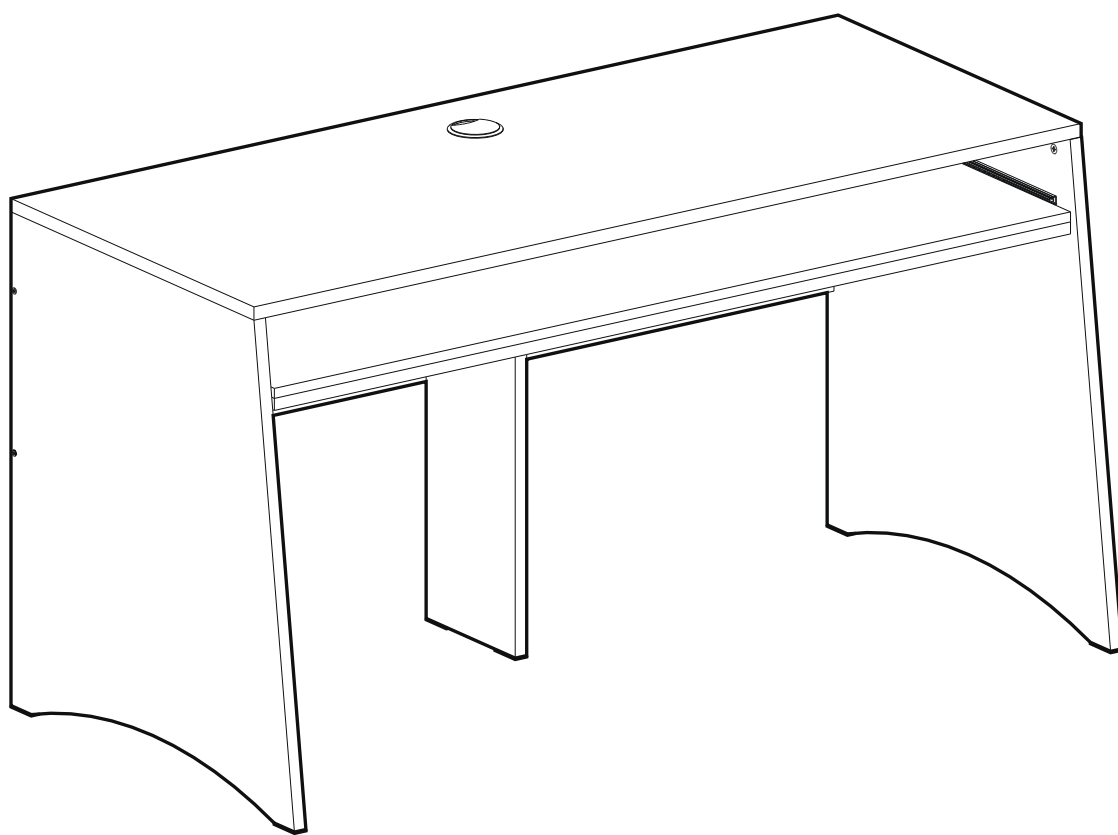

modul

studio solutions

studio desk

 Gear4music

SWS-500

CONTENTS CHECKLIST

CONTENTS CHECKLIST

<p>A</p>  <p>33MM X22</p>	<p>B</p>  <p>X22</p>	<p>C</p>  <p>25MM X4</p>
<p>D</p>  <p>25MM X5</p>	<p>E</p>  <p>50MM X8</p>	<p>F</p>  <p>12MM X10</p>
<p>G</p>  <p>X1</p>	<p>H</p>  <p>X6</p>	