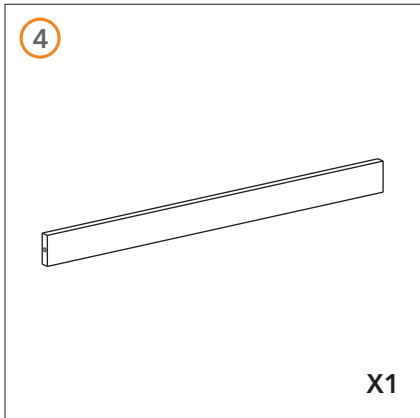

modul

studio solutions

studio desk

 Gear4music

SWS-500

CONTENTS CHECKLIST

CONTENTS CHECKLIST

<p>A</p>  <p>33MM X22</p>	<p>B</p>  <p>X22</p>	<p>C</p>  <p>25MM X4</p>
<p>D</p>  <p>25MM X5</p>	<p>E</p>  <p>50MM X8</p>	<p>F</p>  <p>12MM X10</p>
<p>G</p>  <p>X1</p>	<p>H</p>  <p>X6</p>	