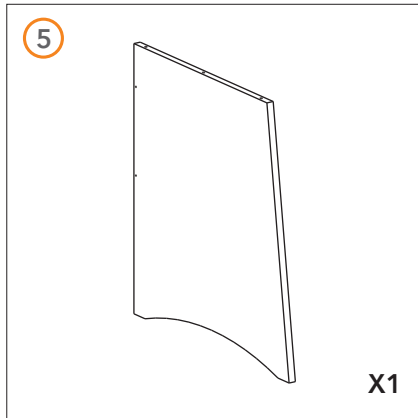

modul

studio solutions

studio desk

 Gear4music

SWS-500

CONTENTS CHECKLIST

CONTENTS CHECKLIST

<p>A</p>  <p>33MM X22</p>	<p>B</p>  <p>X22</p>	<p>C</p>  <p>25MM X4</p>
<p>D</p>  <p>25MM X5</p>	<p>E</p>  <p>50MM X8</p>	<p>F</p>  <p>12MM X10</p>
<p>G</p>  <p>X1</p>	<p>H</p>  <p>X6</p>	

TOOLS REQUIRED

MEASURING GUIDE

1

2

3

4

5

5