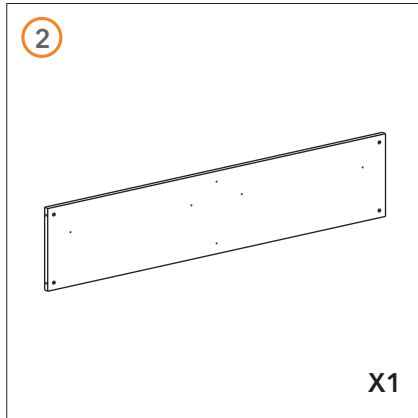

modul

studio solutions

studio desk

 Gear4music

SWS-500

CONTENTS CHECKLIST

CONTENTS CHECKLIST

<p>A</p>  <p>33MM X22</p>	<p>B</p>  <p>X22</p>	<p>C</p>  <p>25MM X4</p>
<p>D</p>  <p>25MM X5</p>	<p>E</p>  <p>50MM X8</p>	<p>F</p>  <p>12MM X10</p>
<p>G</p>  <p>X1</p>	<p>H</p>  <p>X6</p>	