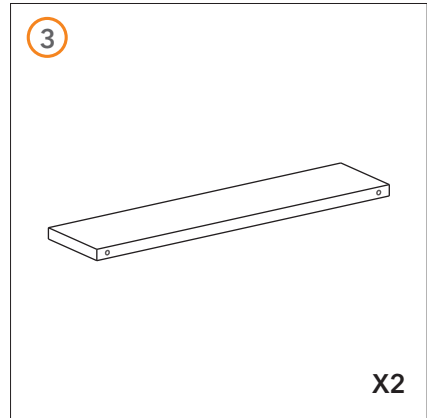

modul

studio solutions

studio desk

 Gear4music

SWS-500

CONTENTS CHECKLIST

CONTENTS CHECKLIST

<p>A</p>  <p>33MM X22</p>	<p>B</p>  <p>X22</p>	<p>C</p>  <p>25MM X4</p>
<p>D</p>  <p>25MM X5</p>	<p>E</p>  <p>50MM X8</p>	<p>F</p>  <p>12MM X10</p>
<p>G</p>  <p>X1</p>	<p>H</p>  <p>X6</p>	