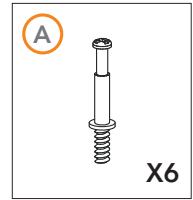

modul

studio solutions

studio desk

 Gear4music

SWS-500

CONTENTS CHECKLIST

CONTENTS CHECKLIST

<p>A</p>  <p>33MM X22</p>	<p>B</p>  <p>X22</p>	<p>C</p>  <p>25MM X4</p>
<p>D</p>  <p>25MM X5</p>	<p>E</p>  <p>50MM X8</p>	<p>F</p>  <p>12MM X10</p>
<p>G</p>  <p>X1</p>	<p>H</p>  <p>X6</p>	

TOOLS REQUIRED

MEASURING GUIDE

1

2

3

4

5

5