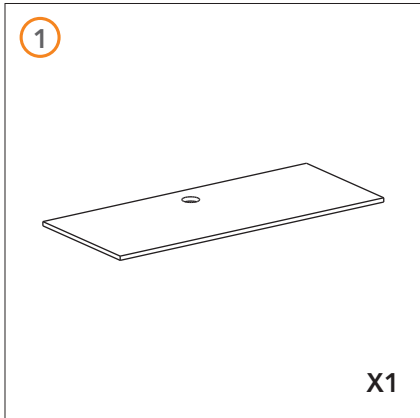

modul

studio solutions

studio desk

 Gear4music

SWS-500

CONTENTS CHECKLIST

CONTENTS CHECKLIST

<p>A</p>  <p>33MM X22</p>	<p>B</p>  <p>X22</p>	<p>C</p>  <p>25MM X4</p>
<p>D</p>  <p>25MM X5</p>	<p>E</p>  <p>50MM X8</p>	<p>F</p>  <p>12MM X10</p>
<p>G</p>  <p>X1</p>	<p>H</p>  <p>X6</p>	