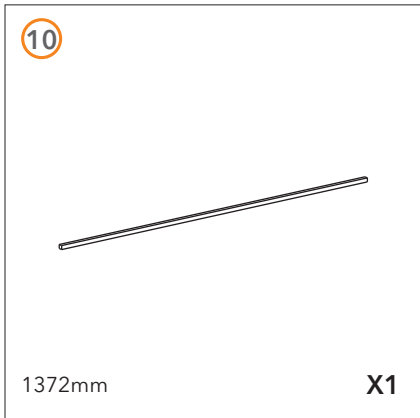

modul

studio solutions

studio desk

 Gear4music

SWS-500

CONTENTS CHECKLIST

CONTENTS CHECKLIST

<p>A</p>  <p>33MM X22</p>	<p>B</p>  <p>X22</p>	<p>C</p>  <p>25MM X4</p>
<p>D</p>  <p>25MM X5</p>	<p>E</p>  <p>50MM X8</p>	<p>F</p>  <p>12MM X10</p>
<p>G</p>  <p>X1</p>	<p>H</p>  <p>X6</p>	

TOOLS REQUIRED

MEASURING GUIDE

1

2

3

4

5

5