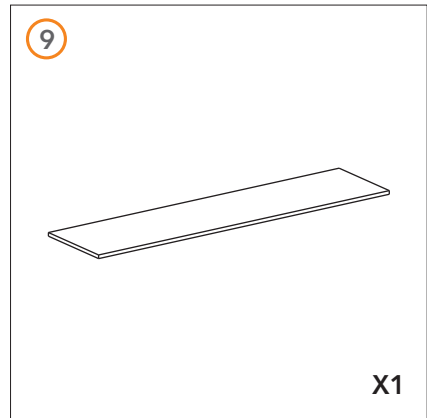

modul

studio solutions

studio desk

 Gear4music

SWS-500

CONTENTS CHECKLIST

CONTENTS CHECKLIST

<p>A</p>  <p>33MM X22</p>	<p>B</p>  <p>X22</p>	<p>C</p>  <p>25MM X4</p>
<p>D</p>  <p>25MM X5</p>	<p>E</p>  <p>50MM X8</p>	<p>F</p>  <p>12MM X10</p>
<p>G</p>  <p>X1</p>	<p>H</p>  <p>X6</p>	