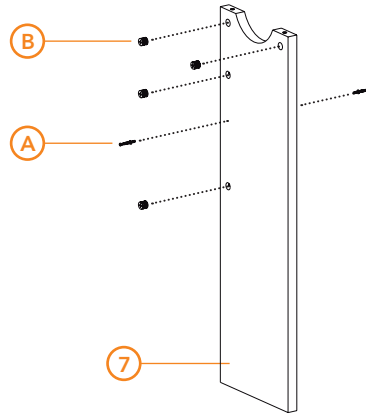

modul

studio solutions

studio desk

 Gear4music

SWS-500

CONTENTS CHECKLIST

CONTENTS CHECKLIST

<p>A</p>  <p>33MM X22</p>	<p>B</p>  <p>X22</p>	<p>C</p>  <p>25MM X4</p>
<p>D</p>  <p>25MM X5</p>	<p>E</p>  <p>50MM X8</p>	<p>F</p>  <p>12MM X10</p>
<p>G</p>  <p>X1</p>	<p>H</p>  <p>X6</p>	

TOOLS REQUIRED

MEASURING GUIDE

1

2

3

4

5

5