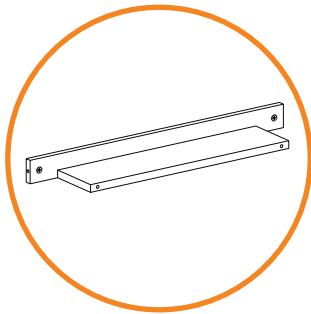

modul

studio solutions

studio desk

 Gear4music

SWS-500

CONTENTS CHECKLIST

CONTENTS CHECKLIST

<p>A</p>  <p>33MM X22</p>	<p>B</p>  <p>X22</p>	<p>C</p>  <p>25MM X4</p>
<p>D</p>  <p>25MM X5</p>	<p>E</p>  <p>50MM X8</p>	<p>F</p>  <p>12MM X10</p>
<p>G</p>  <p>X1</p>	<p>H</p>  <p>X6</p>	

TOOLS REQUIRED

MEASURING GUIDE

1

2

3

4

5

5