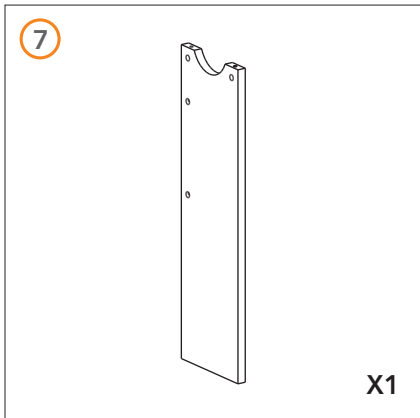

modul

studio solutions

studio desk

 Gear4music

SWS-500

CONTENTS CHECKLIST

CONTENTS CHECKLIST

<p>A</p>  <p>33MM X22</p>	<p>B</p>  <p>X22</p>	<p>C</p>  <p>25MM X4</p>
<p>D</p>  <p>25MM X5</p>	<p>E</p>  <p>50MM X8</p>	<p>F</p>  <p>12MM X10</p>
<p>G</p>  <p>X1</p>	<p>H</p>  <p>X6</p>	

TOOLS REQUIRED

MEASURING GUIDE

1

2

3

4

5

5