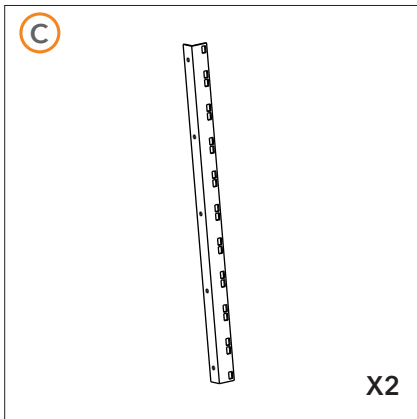

## studio rack cabinet

SRC-500

CONTENTS CHECKLIST