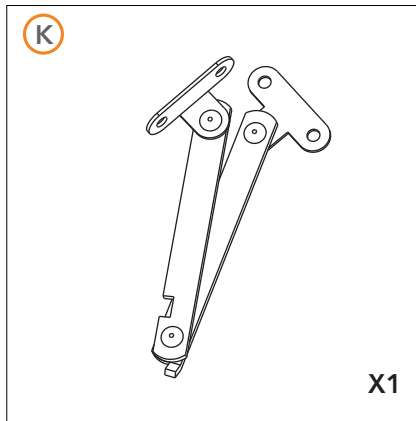

CONTENTS CHECKLIST