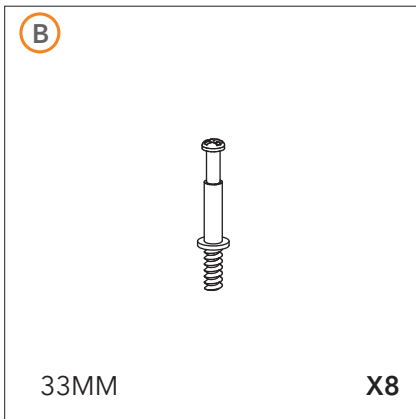

CONTENTS CHECKLIST