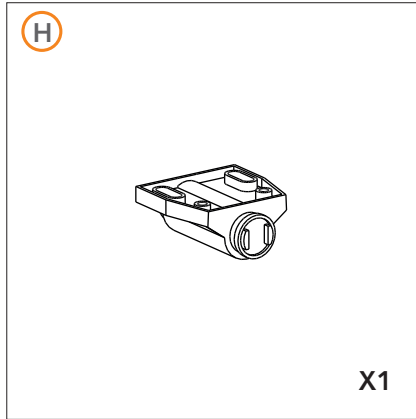

CONTENTS CHECKLIST