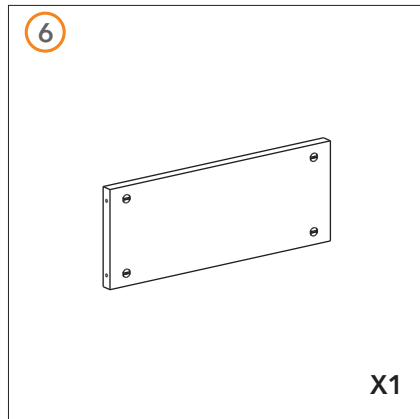

CONTENTS CHECKLIST