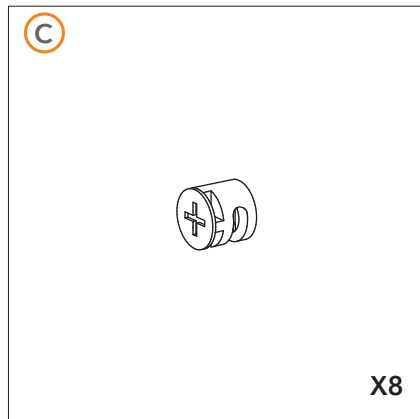

CONTENTS CHECKLIST