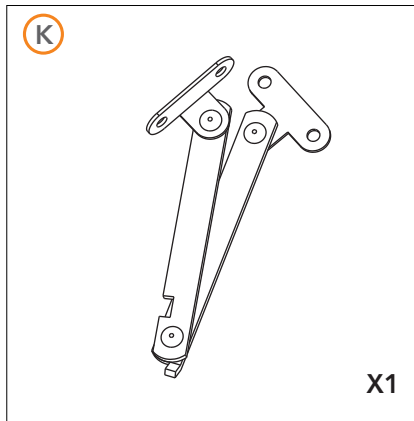

modul

studio solutions

drawer unit

Gear4music

LDR-500

CONTENTS CHECKLIST

CONTENTS CHECKLIST

TOOLS REQUIRED

MEASURING GUIDE

1

2

3

4

5

6

7