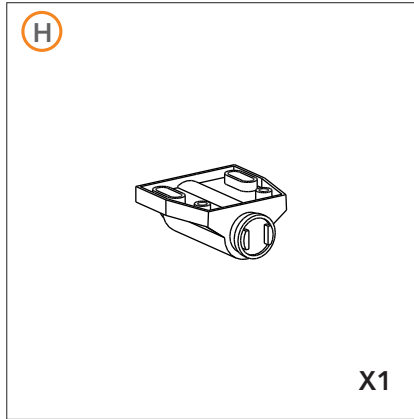

modul

studio solutions

drawer unit

Gear4music

LDR-500

CONTENTS CHECKLIST

CONTENTS CHECKLIST

TOOLS REQUIRED