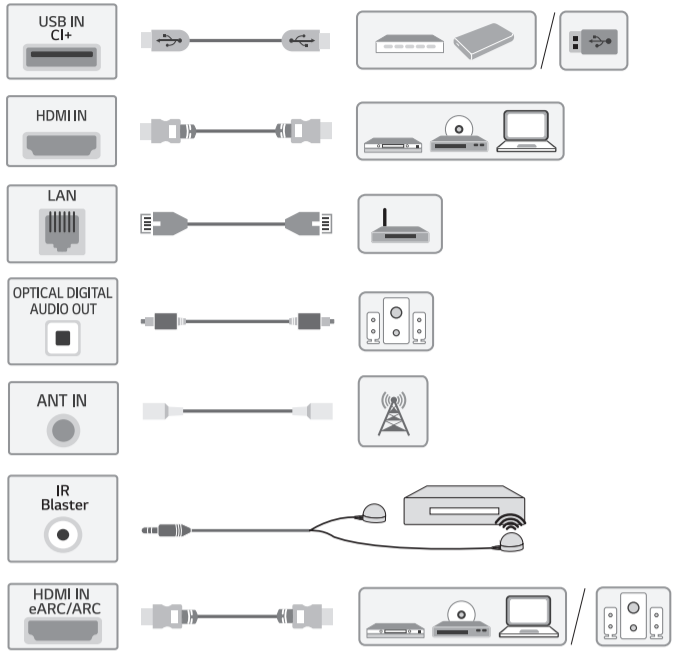

OLED83C3\*

|             | A    | B    | C   | D    | E    | F    | F-G  |
|-------------|------|------|-----|------|------|------|------|
|             | (mm) |      |     |      | (kg) |      |      |
| OLED83C31LA | 1851 | 1092 | 279 | 1062 | 55.3 | 41.6 | 32.3 |
| OLED83C34LA |      |      |     |      |      |      |      |
| OLED83C36LA |      |      |     |      |      |      |      |
| OLED83C37LA |      |      |     |      |      |      |      |
| OLED83C39LA |      |      |     |      |      |      |      |
| OLED83C3RLA |      |      |     |      |      |      |      |