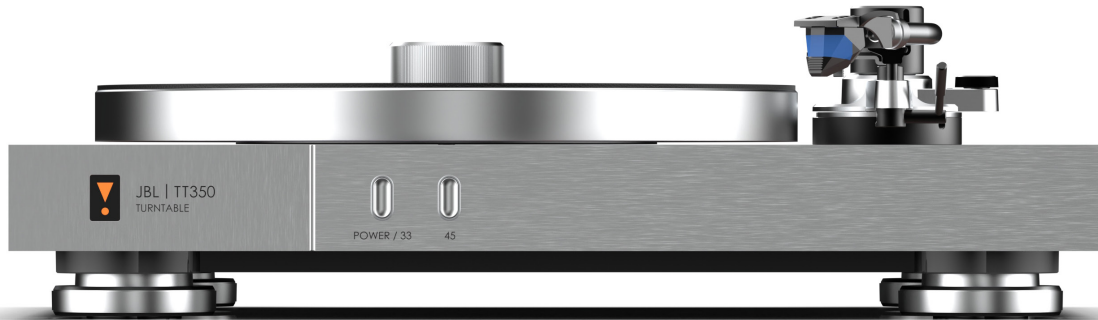

# JBL TT350 Classic

Turntable – Walnut

JBL

Get intimate with your record collection with the JBL TT350 Classic. With a solid walnut clad plinth, heavy aluminum platter and curved aluminum tonearm, the TT350 Classic is testimony to the joy of music and vinyl records.

The tonearm features a high-quality moving magnet cartridge pre-installed on a removable head shell for easy replacement and upgrade. The vertical tracking angle (VTA) is adjustable to allow for larger or smaller cartridges when upgrading.

The feet are damped to reduce vibration ingress to the record, and adjustable to allow the TT350 Classic to be positioned on uneven surfaces.

## Specifications:

|                    |  |
|--------------------|--|
| Type:              | Turntable  |
| Plinth Materials:  | Natural Walnut veneered solid MDF with machined Aluminum front panel |
| Platter Materials: | Die-cast Aluminum  |
| Tonearm Materials: | Aluminum   |
| Tonearm Features:  | Removeable   |
| Cartridge Fitted:  | Audio Technica VM95E   |
| Analog Outputs:    | 1x Stereo (RCA) pair   |
| Motor Type:        | Direct Drive   |
| Power supply       | 24V DC 1A  |
| Dimensions:        | 6.2" H x 17.7" W x 15.6" D (155mm x 449mm x 395mm) TBC               |
| Product Weight:    | 11.1 lbs. (5 kg) TBC   |
| Shipping Weight:   | 15.5 lbs. (7 kg) TBC   |