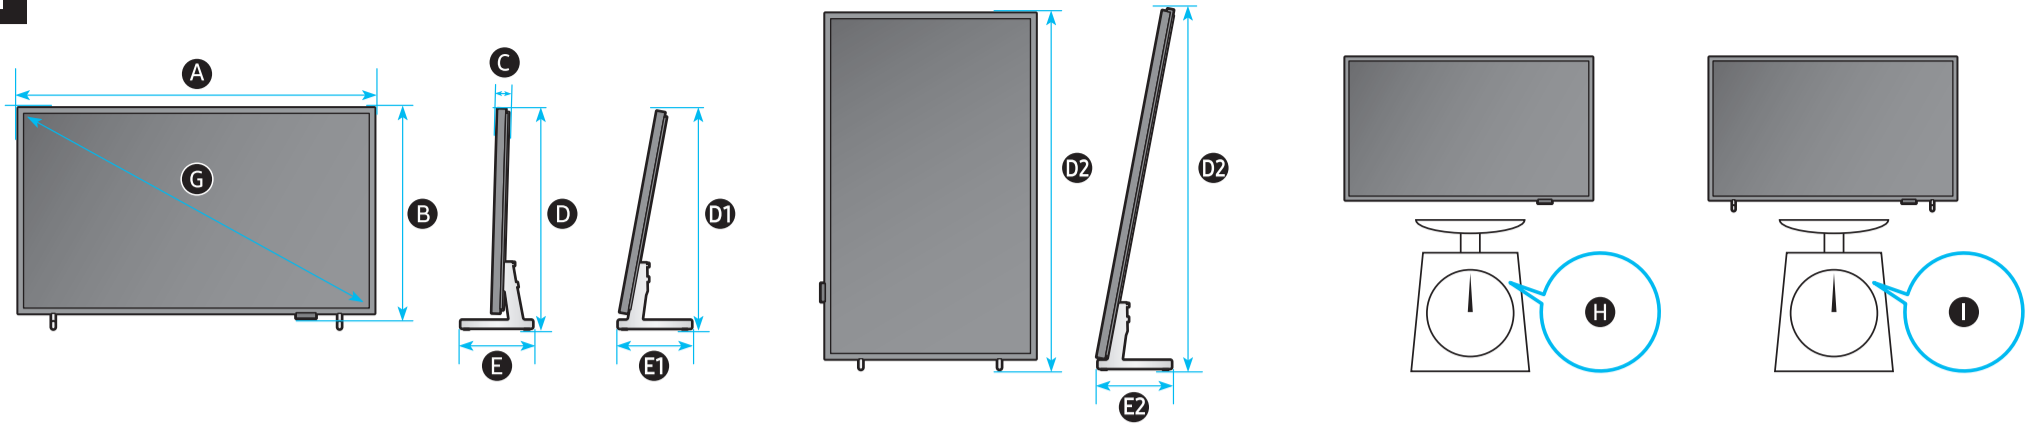

	A	B	C	D	D1	D2	E	E1	E2	G	H	I
32LS03C 32LSC03	28.6 inches (727.3 mm) (72.73 cm)	16.8 inches (426.8 mm) (42.68 cm)	1.0 inches (25.5 mm) (2.55 cm)	17.8 inches (451.9 mm) (45.19 cm)	17.3 inches (440.1 mm) (44.01 cm)	29.1 inches (739.9 mm) (73.99 cm)	5.6 inches (143.3 mm) (14.33 cm)	5.9 inches (150.4 mm) (15.04 cm)	5.9 inches (150.5 mm) (15.05 cm)	31.5 inches (80 cm)	11.2 lbs (5.1 kg)	11.5 lbs (5.2 kg)

	A (mm)	B (mm)	C (mm)	D (mm)	E (mm)
32LS03C 32LSC03	277.5	277.5	224.9	72.5	72.4