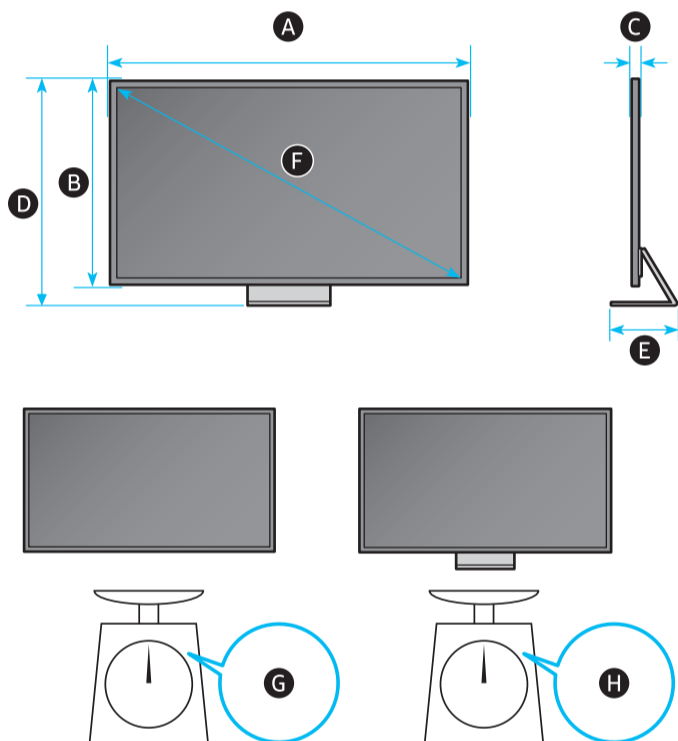

8

d-3

x2

9

10

	A	B	C	D	E	F	G	H
55S95C	48.2 inches (1224.6 mm)	27.8 inches (706.3 mm)	0.4 inches (11.0 mm)	30.4 inches (771.4 mm)	10.5 inches (267.9 mm)	54.6 inches (138 cm)	30.4 lbs (13.8 kg)	52.7 lbs (23.9 kg)
55SC95	(1224.6 mm)	(706.3 mm)	(11.0 mm)	(771.4 mm)	(267.9 mm)	(138 cm)	(13.8 kg)	(23.9 kg)
65S95C	56.8 inches (1443.5 mm)	32.7 inches (829.4 mm)	0.4 inches (11.0 mm)	35.2 inches (894.4 mm)	10.5 inches (267.9 mm)	64.5 inches (163 cm)	41.7 lbs (18.9 kg)	63.9 lbs (29.0 kg)
65SC95	(1443.5 mm)	(829.4 mm)	(11.0 mm)	(894.4 mm)	(267.9 mm)	(163 cm)	(18.9 kg)	(29.0 kg)

	VESA A x B (mm) VESA A x B (MM)	C (mm) C (MM)	D x 4
55S95C 55SC95	400 x 300	5-6	M8
65S95C 65SC95			