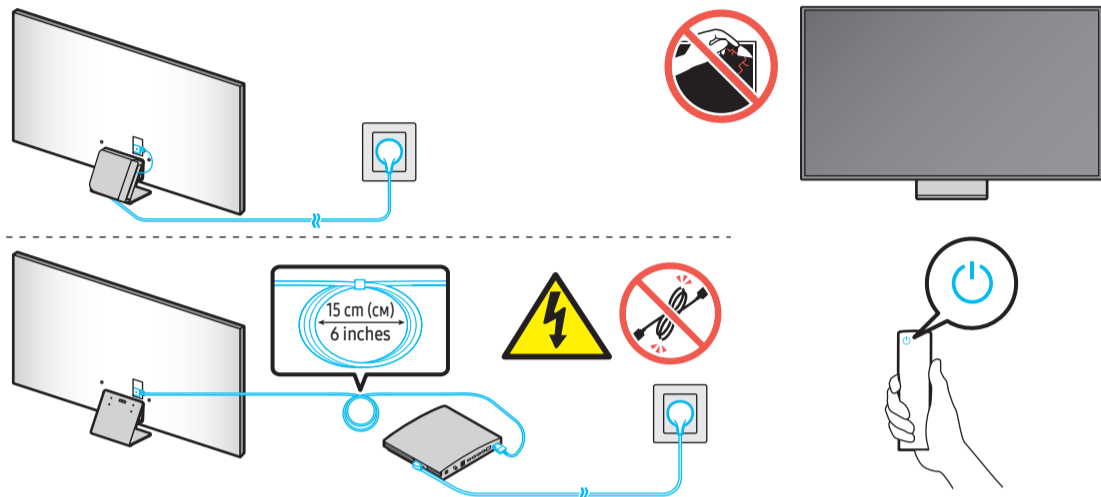

8

d-3

x2

9

10

	A	B	C	D	E	F	G	H
55S95C	48.2 inches (1224.6 mm)	27.8 inches (706.3 mm)	0.4 inches (11.0 mm)	30.4 inches (771.4 mm)	10.5 inches (267.9 mm)	54.6 inches (138 cm)	30.4 lbs (13.8 kg)	52.7 lbs (23.9 kg)
55SC95	(1224.6 mm)	(706.3 mm)	(11.0 mm)	(771.4 mm)	(267.9 mm)	(138 cm)	(13.8 kg)	(23.9 kg)
65S95C	56.8 inches (1443.5 mm)	32.7 inches (829.4 mm)	0.4 inches (11.0 mm)	35.2 inches (894.4 mm)	10.5 inches (267.9 mm)	64.5 inches (163 cm)	41.7 lbs (18.9 kg)	63.9 lbs (29.0 kg)
65SC95	(1443.5 mm)	(829.4 mm)	(11.0 mm)	(894.4 mm)	(267.9 mm)	(163 cm)	(18.9 kg)	(29.0 kg)