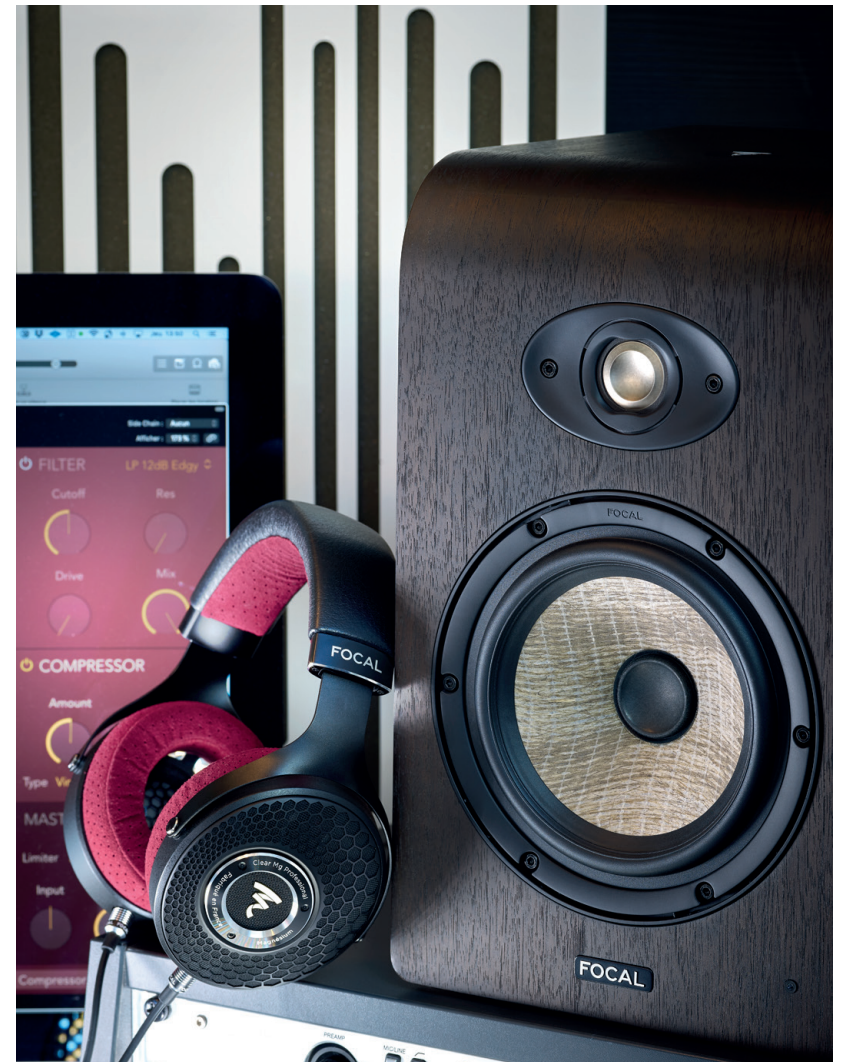

INNOVATION

Nos produits se démarquent par leurs technologies brevetées exclusives - vous ne les trouverez nulle part ailleurs -, mais aussi par la façon dont ils ont été pensés et conçus par nos ingénieurs acousticiens. Dans nos ateliers se côtoient réalisations artisanales et techniques de pointe au service de l'audio. Nous cultivons la rigueur, l'inventivité et la précision qui nous mènent à l'excellence.

INNOVATION

Our products stand apart for their exclusive patented technologies - you won't find them anywhere else - as well as for the way in which they have been designed and created by our sound engineers. Our workshops are places where handcrafted creations sit alongside cutting-edge techniques, all in the name of audio. We cultivate fine-tuning and precision, which is what makes us excellent.