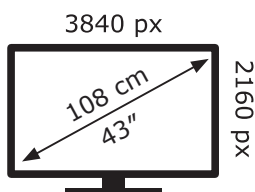

Panasonic

TX-43MX800B

52 kWh/1000h

ABCDEF**G**

105 kWh/1000h

2019/2013