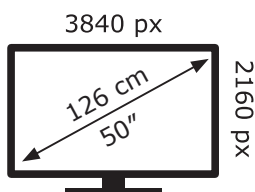

Panasonic

TX-50MX800B

71 kWh/1000h

151 kWh/1000h

2019/2013