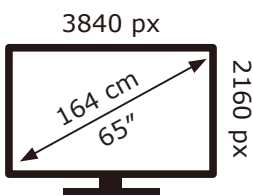

Panasonic

TX-65MX800B

110 kWh/1000h

ABCDEF**G**

228 kWh/1000h

2019/2013