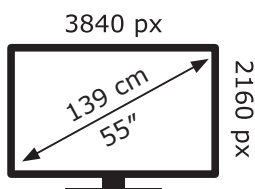

Panasonic

TX-55MX800B

82 kWh/1000h

ABCDEF**G**

183 kWh/1000h

2019/2013