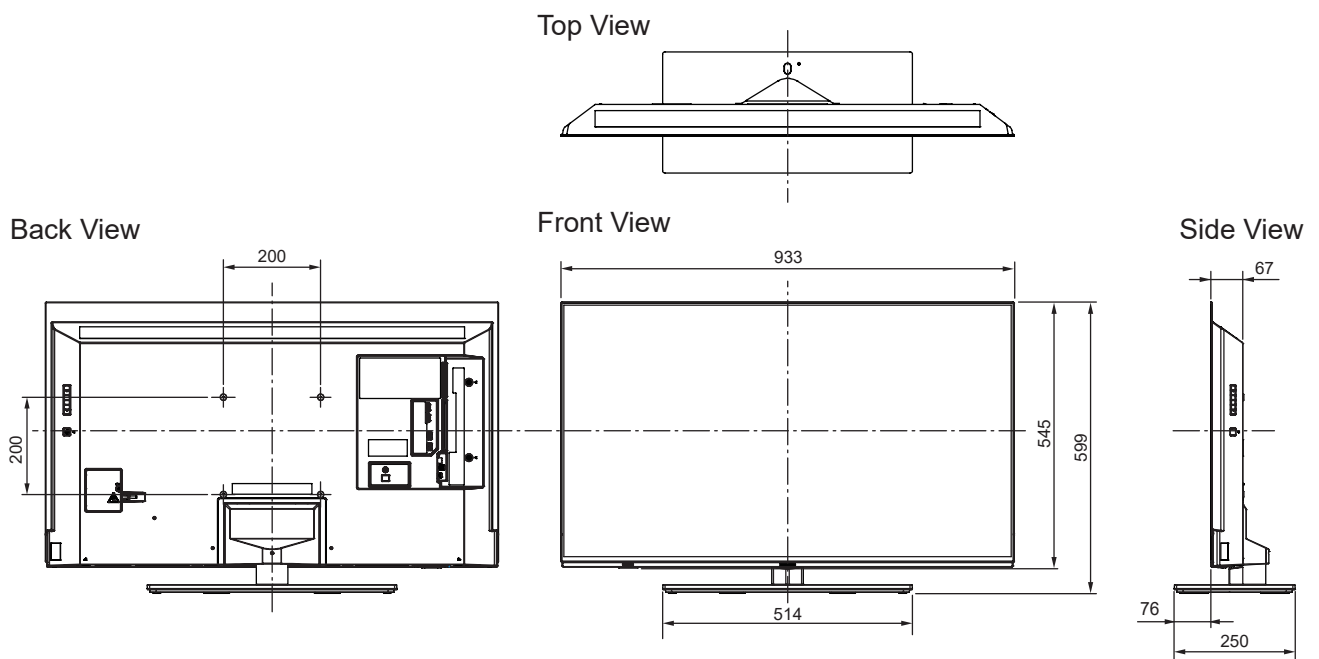

SPECIFICATIONS

Dimensions (W x H x D)	933 mm x 599 mm x 250 mm (With Pedestal)
	933 mm x 545 mm x 67 mm (TV only)
Mass	17.5 kg (With Pedestal)
	13.5 kg (TV only)

DIMENSIONS

JACKS

**Note:**  
To make sure that the OLED TV fits the cabinet properly when a high degree of precision is required, we recommend that you use the OLED TV itself to make the necessary cabinet measurements. Panasonic cannot be responsible for inaccuracies in cabinet design or manufacture.

Specifications are subject to change without notice. Non-metric weights and measurements are approximate.