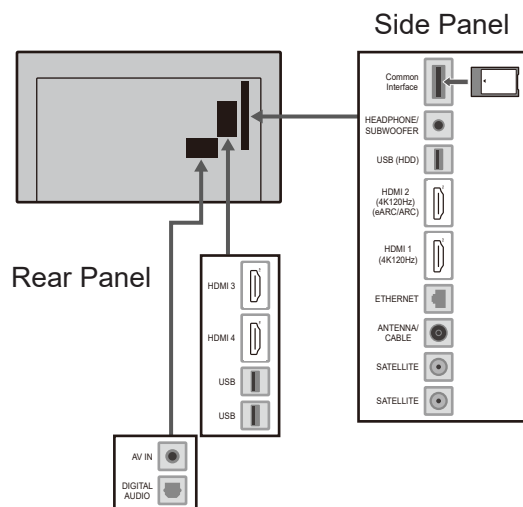

SPECIFICATIONS

Dimensions (W x H x D)	933 mm x 599 mm x 250 mm (With Pedestal)
	933 mm x 545 mm x 67 mm (TV only)
Mass	17.5 kg (With Pedestal)
	13.5 kg (TV only)

DIMENSIONS

JACKS

**Note:**  
To make sure that the OLED TV fits the cabinet properly when a high degree of precision is required, we recommend that you use the OLED TV itself to make the necessary cabinet measurements. Panasonic cannot be responsible for inaccuracies in cabinet design or manufacture.