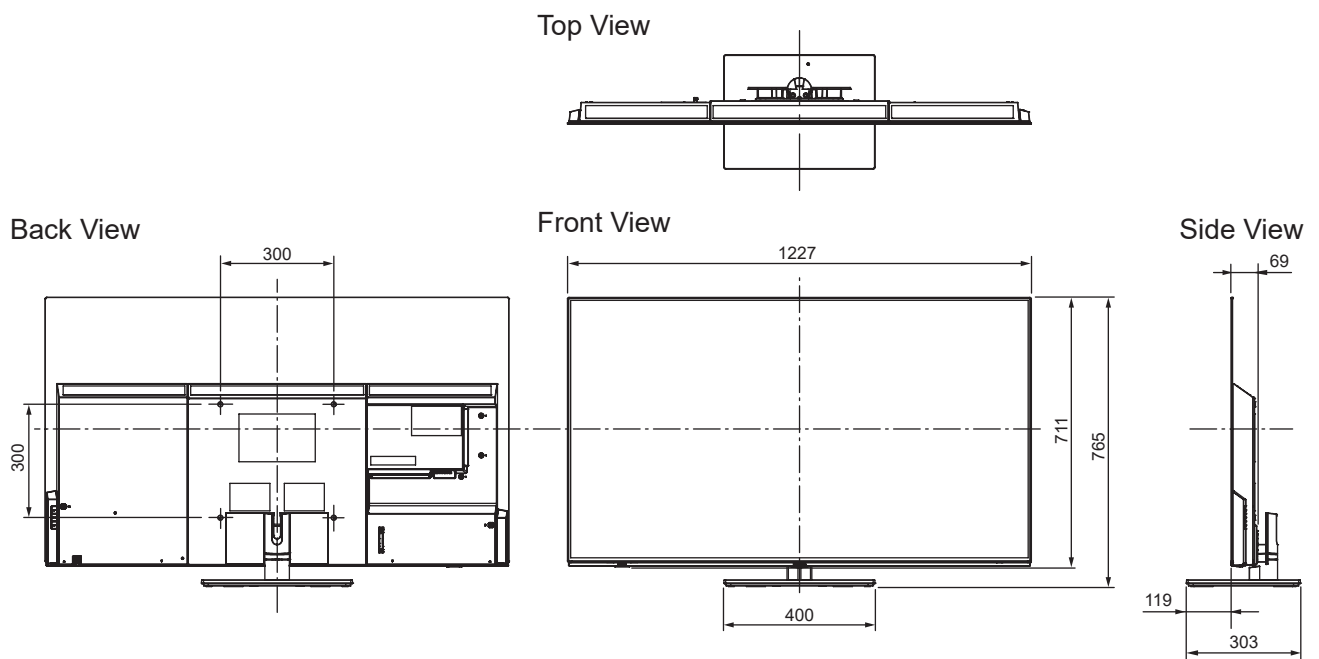

SPECIFICATIONS

Dimensions (W x H x D)	1 227 mm x 765 mm x 303 mm (With Pedestal)
	1 227 mm x 711 mm x 69 mm (TV only)
Mass	18.5 kg (With Pedestal)
	14.5 kg (TV only)

DIMENSIONS

JACKS

Note:
To make sure that the OLED TV fits the cabinet properly when a high degree of precision is required, we recommend that you use the OLED TV itself to make the necessary cabinet measurements. Panasonic cannot be responsible for inaccuracies in cabinet design or manufacture.

Specifications are subject to change without notice.
Non-metric weights and measurements are approximate.