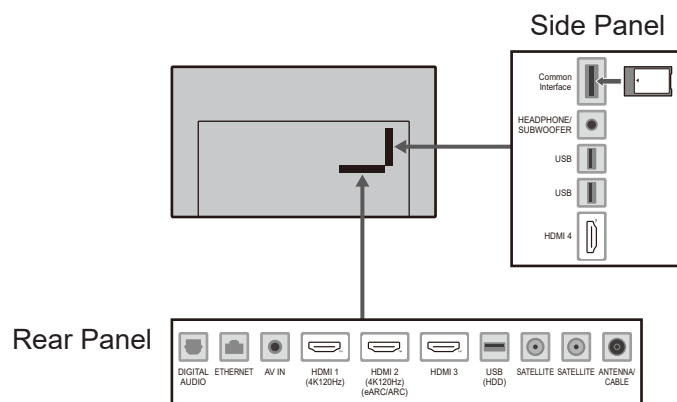

SPECIFICATIONS

Dimensions (W x H x D)	1 227 mm x 765 mm x 303 mm (With Pedestal)
	1 227 mm x 711 mm x 69 mm (TV only)
Mass	18.5 kg (With Pedestal)
	14.5 kg (TV only)

DIMENSIONS

JACKS

Note:
To make sure that the OLED TV fits the cabinet properly when a high degree of precision is required, we recommend that you use the OLED TV itself to make the necessary cabinet measurements. Panasonic cannot be responsible for inaccuracies in cabinet design or manufacture.