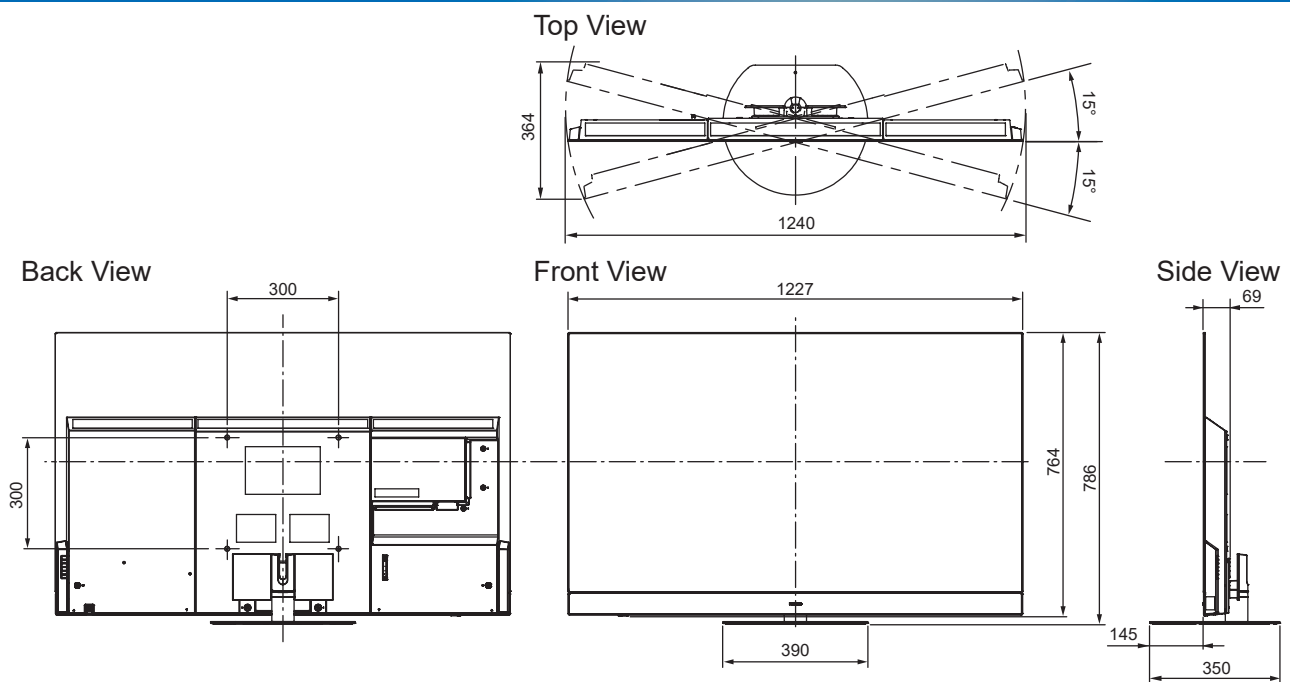

SPECIFICATIONS

Dimensions (W x H x D)	1 227 mm x 786 mm x 350 mm (With Pedestal)
	1 227 mm x 764 mm x 69 mm (TV only)
Mass	21.0 kg (With Pedestal) 16.0 kg (TV only)

DIMENSIONS

JACKS

Note:
To make sure that the OLED TV fits the cabinet properly when a high degree of precision is required, we recommend that you use the OLED TV itself to make the necessary cabinet measurements. Panasonic cannot be responsible for inaccuracies in cabinet design or manufacture.

Specifications are subject to change without notice.
Non-metric weights and measurements are approximate.