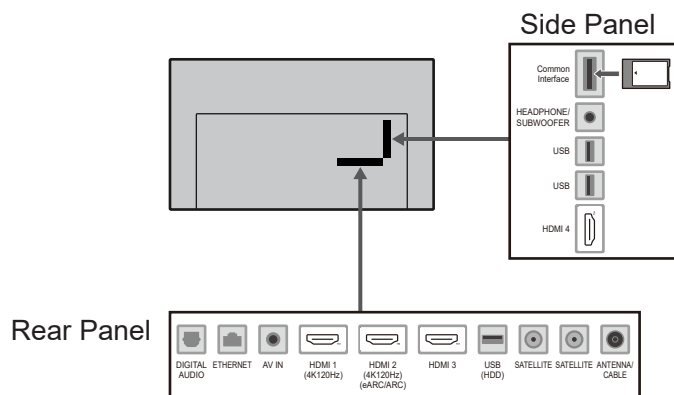

SPECIFICATIONS

Dimensions (W x H x D)	1 227 mm x 786 mm x 350 mm (With Pedestal)
	1 227 mm x 764 mm x 69 mm (TV only)
Mass	21.0 kg (With Pedestal) 16.0 kg (TV only)

DIMENSIONS

JACKS

Note:
To make sure that the OLED TV fits the cabinet properly when a high degree of precision is required, we recommend that you use the OLED TV itself to make the necessary cabinet measurements. Panasonic cannot be responsible for inaccuracies in cabinet design or manufacture.