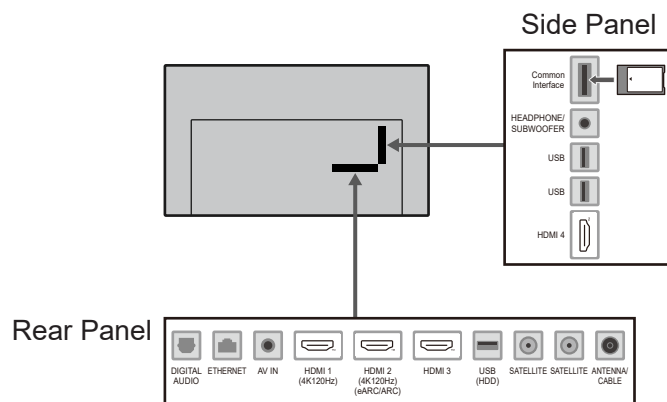

SPECIFICATIONS

Dimensions (W x H x D)	1 448 mm x 910 mm x 350 mm (With Pedestal)
	1 448 mm x 888 mm x 69 mm (TV only)
Mass	24.0 kg (With Pedestal) 19.0 kg (TV only)

DIMENSIONS

JACKS

Note:  
To make sure that the OLED TV fits the cabinet properly when a high degree of precision is required, we recommend that you use the OLED TV itself to make the necessary cabinet measurements. Panasonic cannot be responsible for inaccuracies in cabinet design or manufacture.