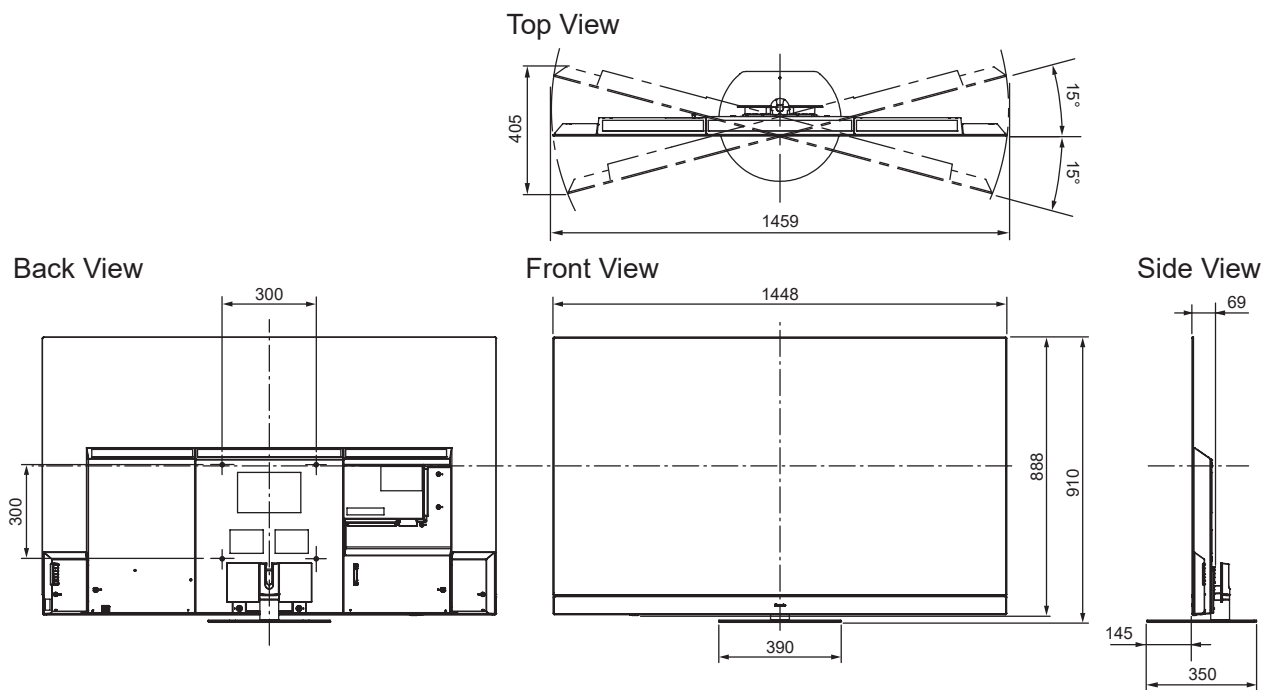

SPECIFICATIONS

Dimensions (W x H x D)	1 448 mm x 910 mm x 350 mm (With Pedestal)
	1 448 mm x 888 mm x 69 mm (TV only)
Mass	24.0 kg (With Pedestal) 19.0 kg (TV only)

DIMENSIONS

JACKS

Note:  
To make sure that the OLED TV fits the cabinet properly when a high degree of precision is required, we recommend that you use the OLED TV itself to make the necessary cabinet measurements. Panasonic cannot be responsible for inaccuracies in cabinet design or manufacture.

Specifications are subject to change without notice.  
Non-metric weights and measurements are approximate.