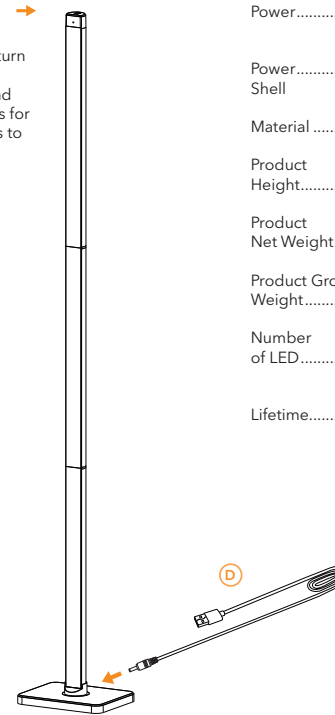

### 3

### 4

### 5

**POWER BUTTON**  
Touch to turn on/switch modes and long press for 2 seconds to turn off.

## SPECIFICATIONS

Power.....Metal shell  
USB-DC5V

Power.....MAX.10W  
Shell

Material .....Aluminium  
alloy+PC+ABS

Product  
Height.....1.22m

Product  
Net Weight.....1.15kg

Product Gross  
Weight.....1.69kg