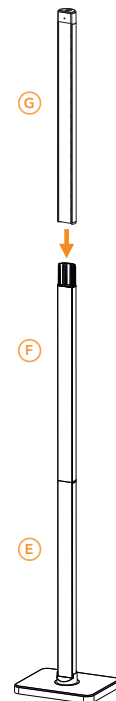

LED MUSIC PARTY LIGHT

G4M-RHYTHMLIGHT

INTRODUCTION

Thank you for purchasing the G4M-RHYTHMLIGHT. Please read this manual carefully to make sure you are using it correctly.

BOX CONTENTS

- Rhythm Light (to assemble).
- USB Power Cable.
- Screwdriver.
- Product Manual.
- Remote Control
- USB UK/EU Plug Adapter

REMOTE FUNCTIONS

1. BRIGHTNESS

The unit provides the capability to adjust the overall brightness level in precise increments.

2. POWER BUTTON

This feature allows the user to easily turn the device ON or OFF.

3. WARM/WHITE LIGHT

A quick access feature for adjusting the white light as desired.

4. DIRECT COLOUR MODES

The device offers direct access to six distinct colour modes, providing ample options for personalization.

5. DYNAMIC MODE

Changes the lighting patterns or colours in three stages.

6. MUSIC RHYTHM MODES

When you select a specific rhythm mode, the light responds to changes in the music's tempo, volume, and beat, creating an immersive and dynamic lighting experience that is synchronized with the music.

7. TIMER MODE

Allows you to set specific timings for lighting changes, such as turning off the lights after 1hr/2hr.

NOTE:

Please point remote directly at the Rhythm Light for best operational response within a range of up to 10 meters

One single remote can operate up to two Rhythm Light at any one time.

There is a sensor at the front top of the Rhythm light which enables the sound activation. Please do not overload the light due to excessive sound levels.

CONTENTS CHECKLIST

1

2

3

4

5

POWER BUTTON
Touch to turn on/switch modes and long press for 2 seconds to turn off.

SPECIFICATIONS

Power.....Metal shell
USB-DC5V

Power.....MAX.10W
Shell

Material .....Aluminium
alloy+PC+ABS

Product
Height.....1.22m

Product
Net Weight.....1.15kg