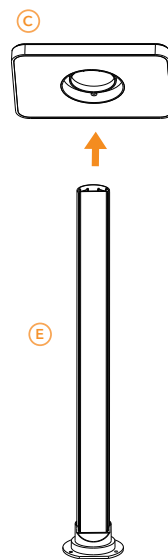

LED MUSIC PARTY LIGHT

G4M-RHYTHMLIGHT

INTRODUCTION

Thank you for purchasing the G4M-RHYTHMLIGHT. Please read this manual carefully to make sure you are using it correctly.

BOX CONTENTS

- Rhythm Light (to assemble).
- USB Power Cable.
- Screwdriver.
- Product Manual.
- Remote Control
- USB UK/EU Plug Adapter

REMOTE FUNCTIONS

1. BRIGHTNESS

The unit provides the capability to adjust the overall brightness level in precise increments.

2. POWER BUTTON

This feature allows the user to easily turn the device ON or OFF.

3. WARM/WHITE LIGHT

A quick access feature for adjusting the white light as desired.

4. DIRECT COLOUR MODES

The device offers direct access to six distinct colour modes, providing ample options for personalization.

5. DYNAMIC MODE

Changes the lighting patterns or colours in three stages.

6. MUSIC RHYTHM MODES

When you select a specific rhythm mode, the light responds to changes in the music's tempo, volume, and beat, creating an immersive and dynamic lighting experience that is synchronized with the music.

7. TIMER MODE

Allows you to set specific timings for lighting changes, such as turning off the lights after 1hr/2hr.

NOTE:

Please point remote directly at the Rhythm Light for best operational response within a range of up to 10 meters

One single remote can operate up to two Rhythm Light at any one time.

There is a sensor at the front top of the Rhythm light which enables the sound activation. Please do not overload the light due to excessive sound levels.

CONTENTS CHECKLIST

1

2

3

4

5

POWER BUTTON
Touch to turn on/switch modes and long press for 2 seconds to turn off.

SPECIFICATIONS

Power.....Metal shell
USB-DC5V

Power.....MAX.10W
Shell

Material .....Aluminium
alloy+PC+ABS

Product
Height.....1.22m

Product
Net Weight.....1.15kg