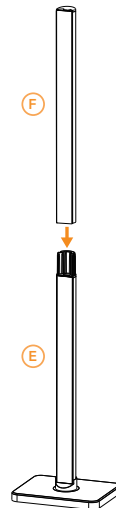

LED MUSIC PARTY LIGHT

G4M-RHYTHMLIGHT

INTRODUCTION

Thank you for purchasing the G4M-RHYTHMLIGHT. Please read this manual carefully to make sure you are using it correctly.

BOX CONTENTS

- Rhythm Light (to assemble).
- USB Power Cable.
- Screwdriver.
- Product Manual.
- Remote Control
- USB UK/EU Plug Adapter

REMOTE FUNCTIONS

1. BRIGHTNESS

The unit provides the capability to adjust the overall brightness level in precise increments.

2. POWER BUTTON

This feature allows the user to easily turn the device ON or OFF.

3. WARM/WHITE LIGHT

A quick access feature for adjusting the white light as desired.

4. DIRECT COLOUR MODES

The device offers direct access to six distinct colour modes, providing ample options for personalization.

5. DYNAMIC MODE

Changes the lighting patterns or colours in three stages.

6. MUSIC RHYTHM MODES

When you select a specific rhythm mode, the light responds to changes in the music's tempo, volume, and beat, creating an immersive and dynamic lighting experience that is synchronized with the music.

7. TIMER MODE

Allows you to set specific timings for lighting changes, such as turning off the lights after 1hr/2hr.

NOTE:

Please point remote directly at the Rhythm Light for best operational response within a range of up to 10 meters

One single remote can operate up to two Rhythm Light at any one time.

There is a sensor at the front top of the Rhythm light which enables the sound activation. Please do not overload the light due to excessive sound levels.

CONTENTS CHECKLIST

1

2

3

4

5

POWER BUTTON
Touch to turn on/switch modes and long press for 2 seconds to turn off.

SPECIFICATIONS

Power.....Metal shell
USB-DC5V

Power.....MAX.10W
Shell

Material .....Aluminium
alloy+PC+ABS

Product
Height.....1.22m

Product
Net Weight.....1.15kg