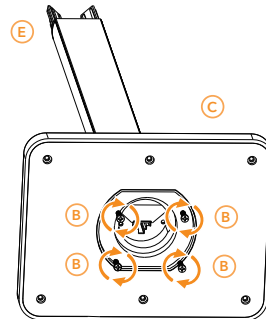

LED MUSIC PARTY LIGHT

G4M-RHYTHMLIGHT

INTRODUCTION

Thank you for purchasing the G4M-RHYTHMLIGHT. Please read this manual carefully to make sure you are using it correctly.

BOX CONTENTS

- Rhythm Light (to assemble).
- USB Power Cable.
- Screwdriver.
- Product Manual.
- Remote Control
- USB UK/EU Plug Adapter

REMOTE FUNCTIONS

1. BRIGHTNESS

The unit provides the capability to adjust the overall brightness level in precise increments.

2. POWER BUTTON

This feature allows the user to easily turn the device ON or OFF.

3. WARM/WHITE LIGHT

A quick access feature for adjusting the white light as desired.

4. DIRECT COLOUR MODES

The device offers direct access to six distinct colour modes, providing ample options for personalization.

5. DYNAMIC MODE

Changes the lighting patterns or colours in three stages.

6. MUSIC RHYTHM MODES

When you select a specific rhythm mode, the light responds to changes in the music's tempo, volume, and beat, creating an immersive and dynamic lighting experience that is synchronized with the music.

7. TIMER MODE

Allows you to set specific timings for lighting changes, such as turning off the lights after 1hr/2hr.

NOTE:

Please point remote directly at the Rhythm Light for best operational response within a range of up to 10 meters

One single remote can operate up to two Rhythm Light at any one time.

There is a sensor at the front top of the Rhythm light which enables the sound activation. Please do not overload the light due to excessive sound levels.

CONTENTS CHECKLIST

1

2

3

4

5

POWER BUTTON
Touch to turn on/switch modes and long press for 2 seconds to turn off.

SPECIFICATIONS

Power.....Metal shell
USB-DC5V

Power.....MAX.10W
Shell

Material .....Aluminium
alloy+PC+ABS

Product
Height.....1.22m

Product
Net Weight.....1.15kg