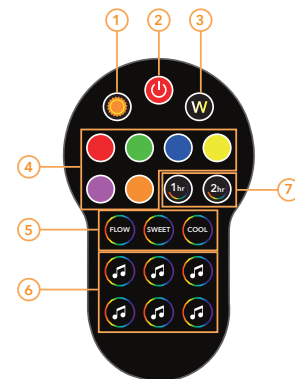

LED MUSIC PARTY LIGHT

G4M-RHYTHMLIGHT

INTRODUCTION

Thank you for purchasing the G4M-RHYTHMLIGHT. Please read this manual carefully to make sure you are using it correctly.

BOX CONTENTS

- Rhythm Light (to assemble).
- USB Power Cable.
- Screwdriver.
- Product Manual.
- Remote Control
- USB UK/EU Plug Adapter

REMOTE FUNCTIONS

1. BRIGHTNESS

The unit provides the capability to adjust the overall brightness level in precise increments.

2. POWER BUTTON

This feature allows the user to easily turn the device ON or OFF.

3. WARM/WHITE LIGHT

A quick access feature for adjusting the white light as desired.

4. DIRECT COLOUR MODES

The device offers direct access to six distinct colour modes, providing ample options for personalization.

5. DYNAMIC MODE

Changes the lighting patterns or colours in three stages.

6. MUSIC RHYTHM MODES

When you select a specific rhythm mode, the light responds to changes in the music's tempo, volume, and beat, creating an immersive and dynamic lighting experience that is synchronized with the music.

7. TIMER MODE

Allows you to set specific timings for lighting changes, such as turning off the lights after 1hr/2hr.

NOTE:

Please point remote directly at the Rhythm Light for best operational response within a range of up to 10 meters

One single remote can operate up to two Rhythm Light at any one time.

There is a sensor at the front top of the Rhythm light which enables the sound activation. Please do not overload the light due to excessive sound levels.