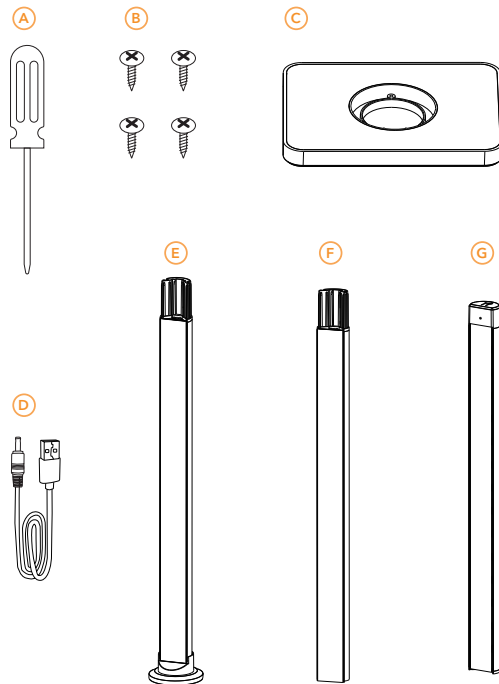

CONTENTS CHECKLIST