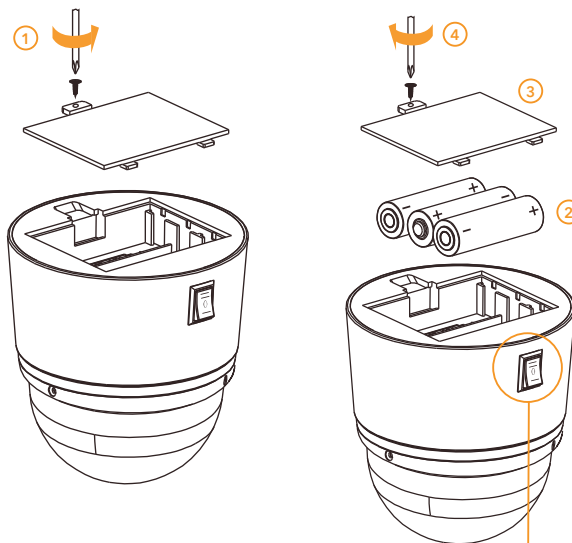

BATTERY OPERATED LED LAMP

LUNA-STAR / LUNA-DISCOL / LUNA-LOVE / LUNA-MOON USER MANUAL

INTRODUCTION

Thank you for purchasing the Luna Lamp by Gear4music. To get the most out of your product, please read this manual carefully.

CONTENTS (IF APPLICABLE)

- 1X G4M-LUNA-STAR
- 1 X G4M-LUNA-DISCOL
- 1 X G4M-LUNA-LOVE
- 1 X G4M-LUNA-MOON

FEATURES

- Battery powered
- Decorative designs
- Bright LED light
- Timer function
- Rotating headshell

SPECIFICATIONS

Power	1.5W
Batteries	3 x AA (not included)
LED'S	1 x Blue 1 x Red 1 x White

REPLACING BATTERIES & OPERATION

1. Unscrew battery cover.
2. Insert 3 x 1.5 v AA batteries.
3. Replace cover.
4. Replace battery cover and tighten.

Light ON _____

Light OFF _____

Timer (30 Minutes) _____

KETTLESTRING LANE | YORK | YO30 4XF | UNITED KINGDOM
LAHNSTRASSE 27 | 45478 MÜLHEIM AN DER RUHR | DEUTSCHLAND

If you have any more questions about this product, please do not hesitate to contact the Gear4music Customer Service Team on: +44 (0) 330 365 4444 or info@gear4music.com