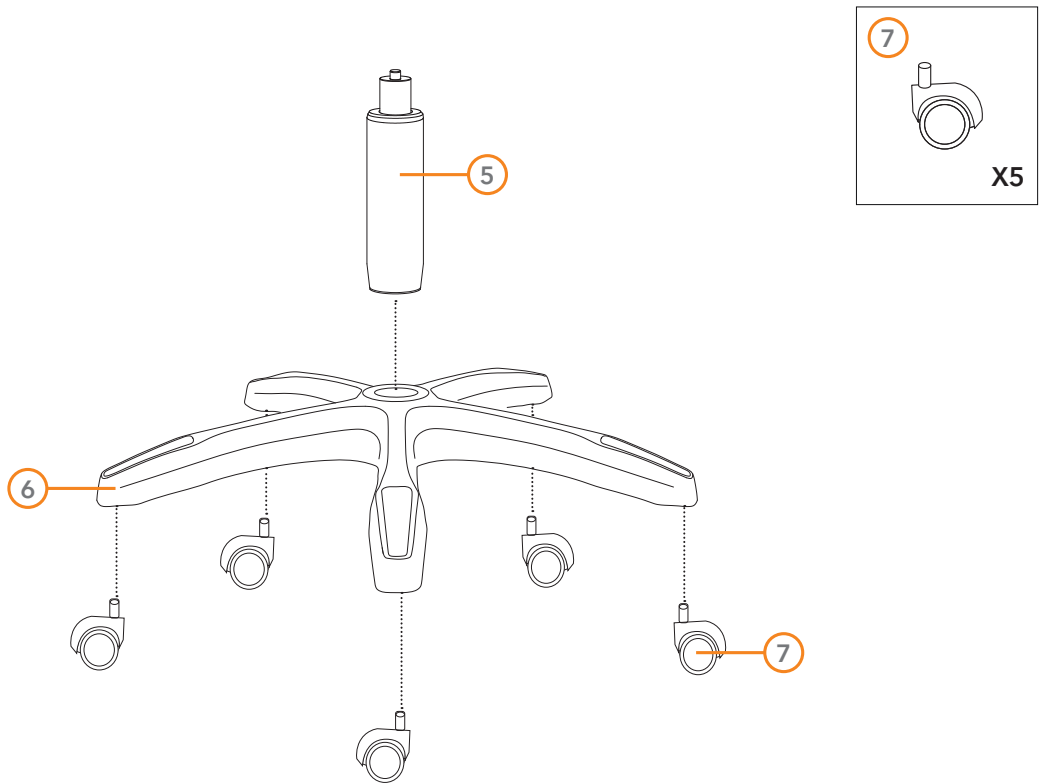

modul

studio solutions

studio chair

Gear4music

SC1-ST

CONTENTS CHECKLIST

<p>1</p>  <p>X1</p>	<p>2</p>  <p>X1</p>	<p>3</p>  <p>X2</p>
<p>4</p>  <p>X1</p>	<p>5</p>  <p>X1</p>	<p>6</p>  <p>X1</p>
<p>7</p>  <p>X5</p>	<p>A</p>  <p>20mm X4</p>	<p>B</p>  <p>35mm X8</p>
<p>C</p>  <p>X8</p>		

TOOLS INCLUDED

MEASURING GUIDE

1

2

3

4

5

6