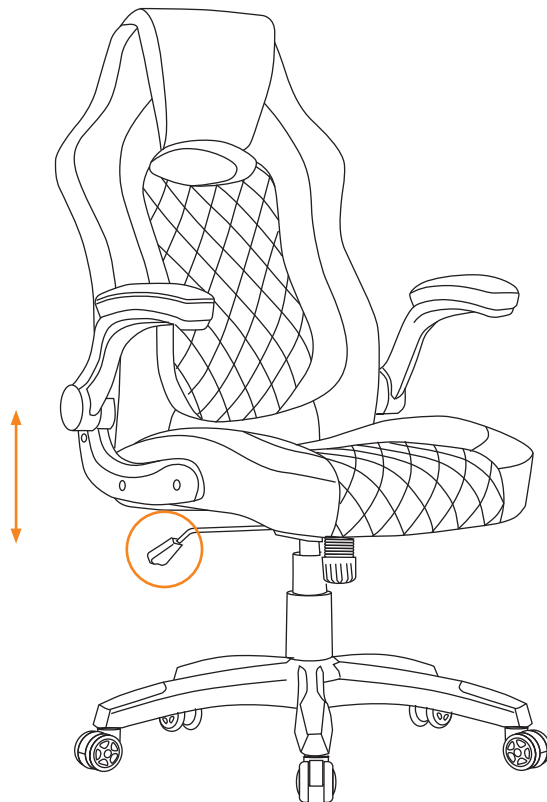

modul

studio solutions

studio chair

Gear4music

SC1-ST

CONTENTS CHECKLIST

<p>1</p>  <p>X1</p>	<p>2</p>  <p>X1</p>	<p>3</p>  <p>X2</p>
<p>4</p>  <p>X1</p>	<p>5</p>  <p>X1</p>	<p>6</p>  <p>X1</p>
<p>7</p>  <p>X5</p>	<p>A</p>  <p>20mm X4</p>	<p>B</p>  <p>35mm X8</p>
<p>C</p>  <p>X8</p>		

TOOLS INCLUDED

MEASURING GUIDE

1

2

3

4

5

6