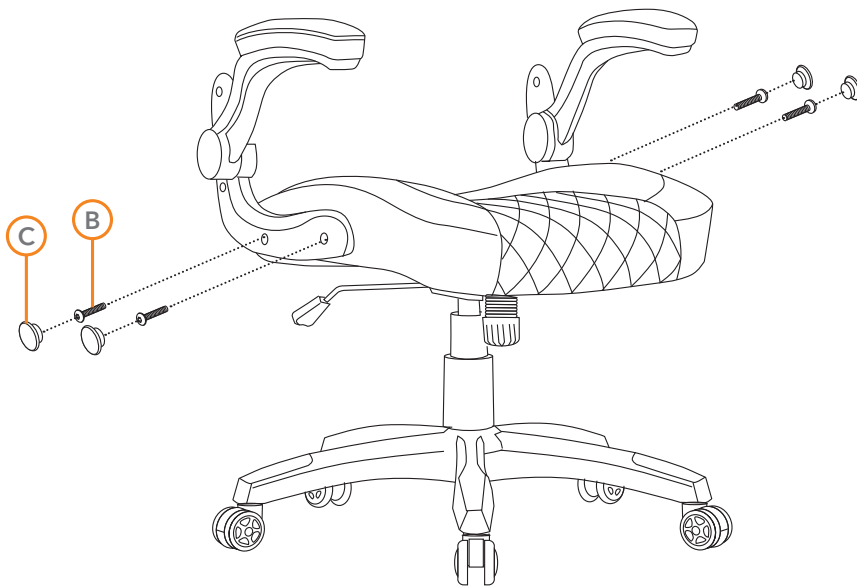

modul

studio solutions

studio chair

Gear4music

SC1-ST

CONTENTS CHECKLIST

<p>1</p>  <p>X1</p>	<p>2</p>  <p>X1</p>	<p>3</p>  <p>X2</p>
<p>4</p>  <p>X1</p>	<p>5</p>  <p>X1</p>	<p>6</p>  <p>X1</p>
<p>7</p>  <p>X5</p>	<p>A</p>  <p>20mm X4</p>	<p>B</p>  <p>35mm X8</p>
<p>C</p>  <p>X8</p>		

TOOLS INCLUDED

MEASURING GUIDE

1

2

3

4

5

6