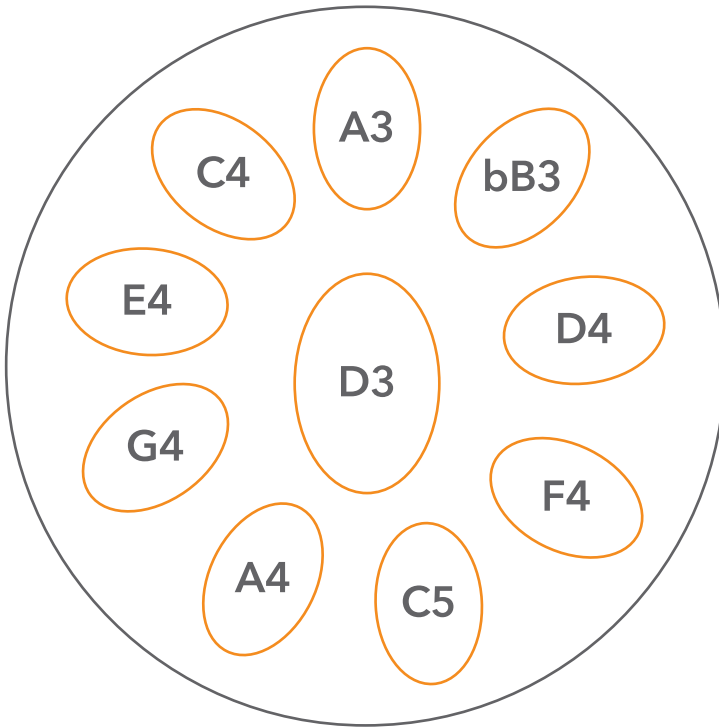

10 NOTE HANDPAN

WWW.GEAR4MUSIC.COM

KETTLESTRING LANE | YORK | YO30 4XF | UNITED KINGDOM
LAHNSTRASSE 27 | 45478 MÜLHEIM AN DER RUHR | DEUTSCHLAND

If you have any more questions about this product, please do not hesitate to contact the Gear4music Customer Service Team on: **+44 (0) 330 365 4444** or info@gear4music.com