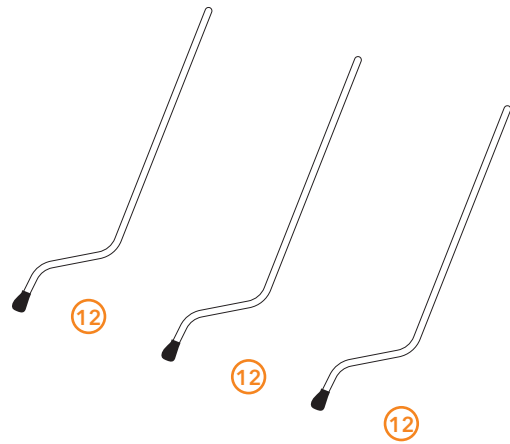

5 PIECE DRUM KIT

BDK-1

SET-UP GUIDE

CONTENTS CHECKLIST

<p>A</p>  <p>X1</p>	<p>B</p>  <p>X2</p>	<p>C</p>  <p>X1</p>	<p>D</p>  <p>X2</p>
<p>E</p>  <p>X1</p>	<p>F</p>  <p>X2</p>	<p>G</p>  <p>X1</p>	<p>H</p>  <p>X2</p>
<p>J</p>  <p>X1</p>	<p>K</p>  <p>X1</p>	<p>L</p>  <p>X2</p>	<p>M</p>  <p>X1</p>
<p>N</p>  <p>X1</p>	<p>P</p>  <p>X1</p>	<p>Q</p>  <p>X1</p>	<p>R</p>  <p>X1</p>
<p>S</p>  <p>X1</p>	<p>T</p>  <p>X1</p>	<p>U</p>  <p>X1</p>	<p>V</p>  <p>X1</p>

KICK DRUM

KICK DRUM

KICK DRUM

KICK PEDAL

KICK PEDAL

FLOOR TOM

FLOOR TOM

FLOOR TOM

RACK TOM (SMALL)

RACK TOM (SMALL)

RACK TOM (LARGE)

RACK TOM (LARGE)

TOM INSTALLATION

CRASH CYMBAL

HI HAT

HI HAT