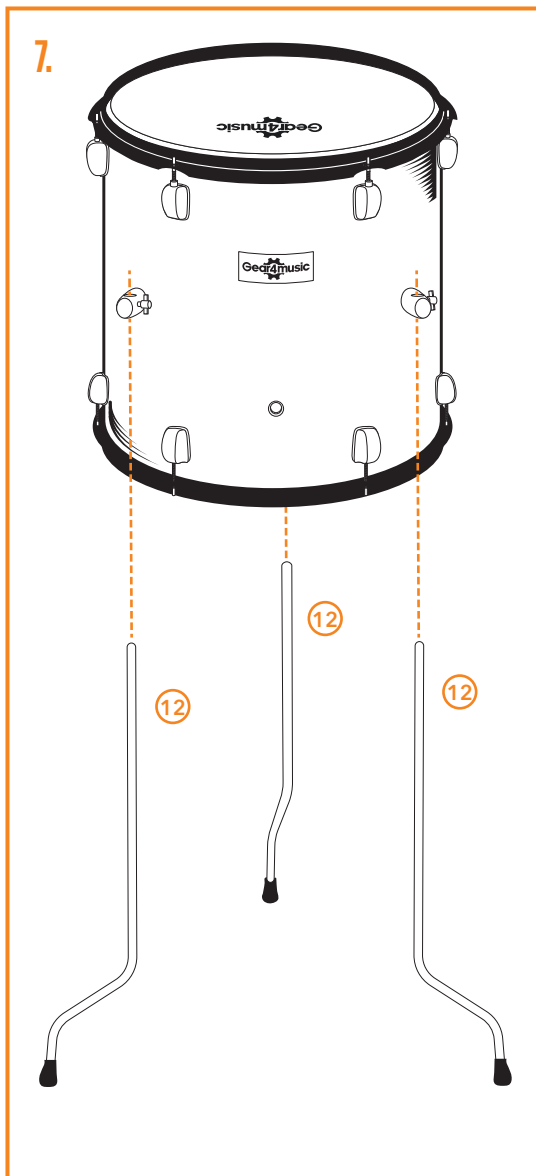

5 PIECE DRUM KIT

BDK-1

SET-UP GUIDE

CONTENTS CHECKLIST

<p>A</p>  <p>X1</p>	<p>B</p>  <p>X2</p>	<p>C</p>  <p>X1</p>	<p>D</p>  <p>X2</p>
<p>E</p>  <p>X1</p>	<p>F</p>  <p>X2</p>	<p>G</p>  <p>X1</p>	<p>H</p>  <p>X2</p>
<p>J</p>  <p>X1</p>	<p>K</p>  <p>X1</p>	<p>L</p>  <p>X2</p>	<p>M</p>  <p>X1</p>
<p>N</p>  <p>X1</p>	<p>P</p>  <p>X1</p>	<p>Q</p>  <p>X1</p>	<p>R</p>  <p>X1</p>
<p>S</p>  <p>X1</p>	<p>T</p>  <p>X1</p>	<p>U</p>  <p>X1</p>	<p>V</p>  <p>X1</p>

KICK DRUM

KICK DRUM

KICK DRUM

KICK PEDAL

KICK PEDAL

FLOOR TOM

FLOOR TOM

FLOOR TOM

RACK TOM (SMALL)

RACK TOM (SMALL)

RACK TOM (LARGE)

RACK TOM (LARGE)

TOM INSTALLATION

CRASH CYMBAL

HI HAT

HI HAT