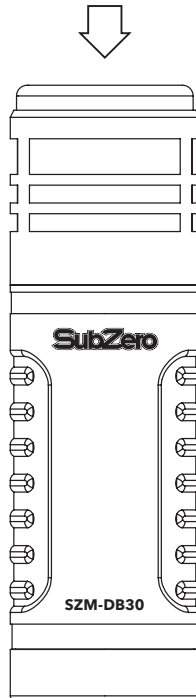

CAPSULE DIRECTION

The microphone picks up sound from the top grille. Ensure this part of the microphone is facing towards the sound source.