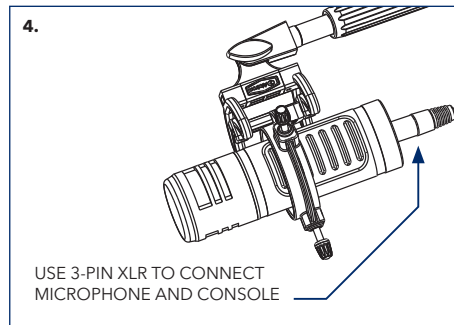

INTRODUCTION

Thank you for purchasing the SubZero DB30 Dynamic Studio Microphone. To get the most out of your new product, please read this manual carefully.

FEATURES

- Hyper-Cardioid Polar Pattern
- High Quality Capsule with Dual Direction Anti-Vibration Technology
- Low range roll-off switch
- Mid range emphasis switch
- Bespoke Shock Mount
- Foam Grille Cover

SETUP