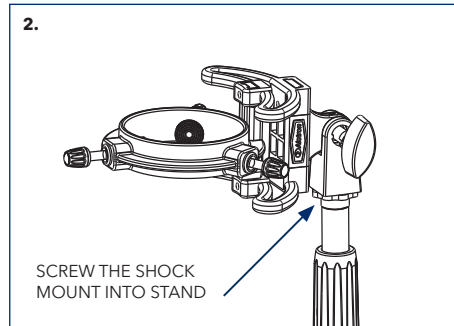

INTRODUCTION

Thank you for purchasing the SubZero DB30 Dynamic Studio Microphone. To get the most out of your new product, please read this manual carefully.

FEATURES

- Hyper-Cardioid Polar Pattern
- High Quality Capsule with Dual Direction Anti-Vibration Technology
- Low range roll-off switch
- Mid range emphasis switch
- Bespoke Shock Mount
- Foam Grille Cover

SETUP