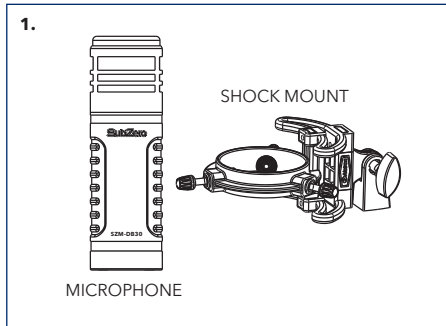

INTRODUCTION

Thank you for purchasing the SubZero DB30 Dynamic Studio Microphone. To get the most out of your new product, please read this manual carefully.

FEATURES

- Hyper-Cardioid Polar Pattern
- High Quality Capsule with Dual Direction Anti-Vibration Technology
- Low range roll-off switch
- Mid range emphasis switch
- Bespoke Shock Mount
- Foam Grille Cover

SETUP