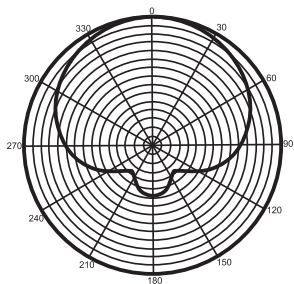

POLAR PATTERN

Hyper cardioid at 1kHz