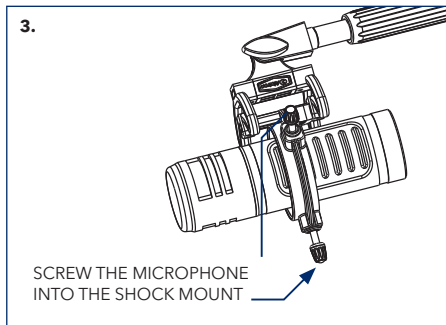

INTRODUCTION

Thank you for purchasing the SubZero DB30 Dynamic Studio Microphone. To get the most out of your new product, please read this manual carefully.

FEATURES

- Hyper-Cardioid Polar Pattern
- High Quality Capsule with Dual Direction Anti-Vibration Technology
- Low range roll-off switch
- Mid range emphasis switch
- Bespoke Shock Mount
- Foam Grille Cover

SETUP