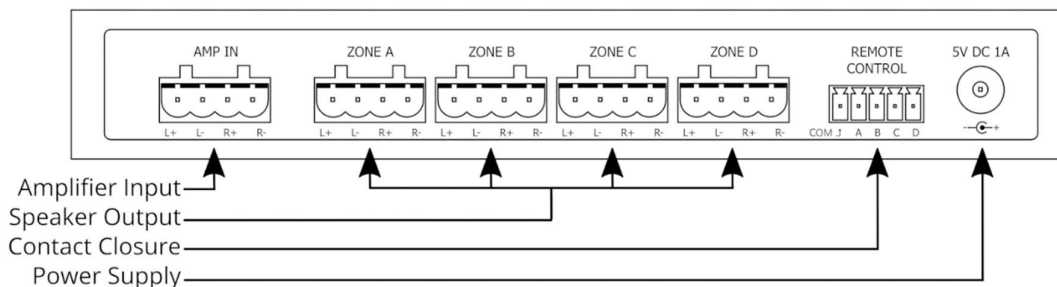

### 4 WAY SMART SPEAKER SWITCH

Connect up to four pairs of speakers to your stereo amplifier. Control the switch with the manual touch buttons on the front of the unit, contact closure connections on the rear or via Wi-Fi with the Audioflow app for iOS / Android or the Amazon Alexa Voice Assistant. Made in the UK.

<b>Description</b>	4 Way Smart Speaker Switch
<b>Model Number</b>	3S-4Z
<b>UPC / EAN-13</b>	5060739700027
<b>Product Dimensions, Weight</b>	H38 x W216 x D100 mm, 300g
<b>Boxed Dimensions, Weight</b>	H90 x W355 x D127 mm, 721g
<b>Includes</b>	Power Supply, Connection Plugs, Cable Ties, Quick Start Guide
<b>Outer Box</b>	12pcs, H275 x W565 x D375 mm, 9.5kg
<b>Power Input</b>	5V DC 1A, 2.1 x 5.5mm Barrel Plug, Centre Positive
<b>Power Supply</b>	100-240V 50/60Hz, 1.8m Lead, UK/EU/USA/AUS Plugs
<b>Switching Relays</b>	Max 8A @ 250V AC
<b>Amplifier Power</b>	Max 300W @ 8Ω
<b>Cable Connection</b>	Max 2.5mm <sup>2</sup> or 14AWG
<b>Speaker System Design</b>	Impedance Matching, (A+B Series) in Parallel with (C+D Series)
<b>All Zones Off</b>	Amplifier Protection 200Ω Dummy Load
<b>Wi-Fi Support</b>	2.4GHz 802.11b/g/n, WPA/WPA2 PSK
<b>Supported OS (Provisioning)</b>	Android 6.0+ (Google Play Store) / Apple iOS 11.0+ (App Store)